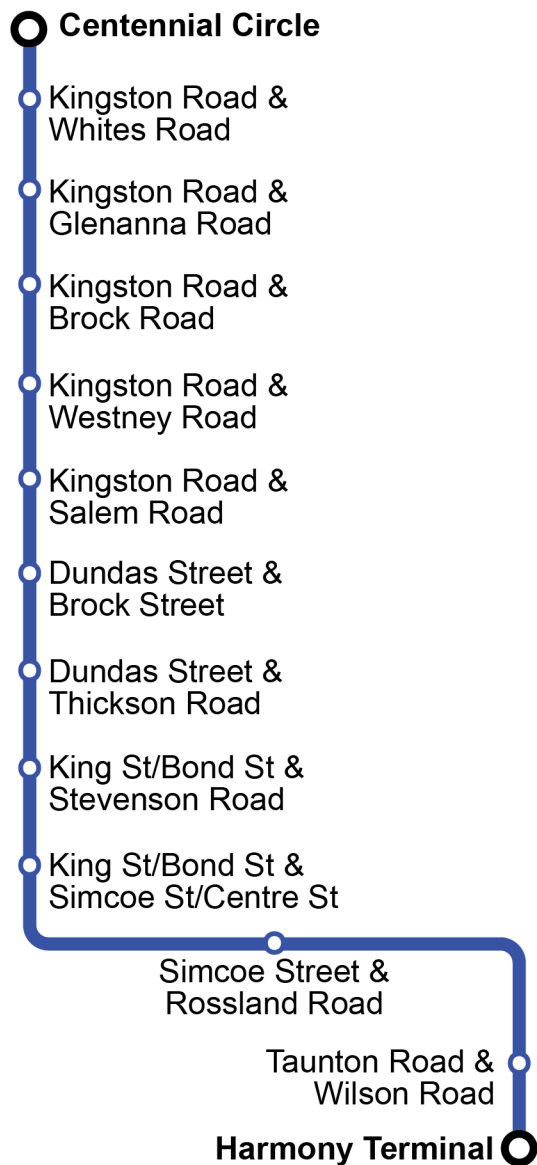

Blue Night N1

Effective June 20, 2022

Blue Night N2

Effective June 20, 2022

Dashes indicate the stop is not served by a trip. Trip notes are indicated by a letter or symbol and explained at the bottom of each timetable. Schedule times are shown in 24-hour clock. If you require this information in an accessible format, please contact Customer Service at 1-866-247-0055. See durhamregiontransit.com for more information.

Blue Night N1

Weekday								East
Centennial Circle Stop #3589	Kingston Eastbound @ Whites Stop #1779	Kingston Eastbound @ Brock Road Stop #1789	Kingston Eastbound @ Salem Stop #93254	Dundas Eastbound @ Brock Street Stop #425	Dundas Eastbound @ Thickson Stop #451	Simcoe Northbound @ Bond Stop #677	Simcoe Northbound @ Rossland Stop #605	Harmony Terminal Stop #812
02:45	03:02	03:08	03:16	03:26	03:29	03:40	03:44	03:53
03:15	03:32	03:38	03:46	03:56	03:59	04:10	04:14	04:23
03:45	04:02	04:08	04:16	04:26	04:29	04:40	04:44	04:53
04:15	04:32	04:38	04:46	04:56	04:59	05:10	05:14	05:23
See PULSE 900, PULSE 901, and Route 915 schedules for daytime service								
23:15	23:32	23:38	23:46	23:56	23:59	00:10	00:14	00:23
23:45	00:02	00:08	00:16	00:26	00:29	00:40	00:44	00:53
00:15	00:32	00:38	00:46	00:56	00:59	01:10	01:14	01:23
00:45	01:02	01:08	01:16	01:26	01:29	01:40	01:44	01:53
01:15	01:32	01:38	01:46	01:56	01:59	02:10	02:14	02:23
01:45	02:02	02:08	02:16	02:26	02:29	02:40	02:44	02:53
02:15	02:32	02:38	02:46	02:56	02:59	03:10	03:14	03:23