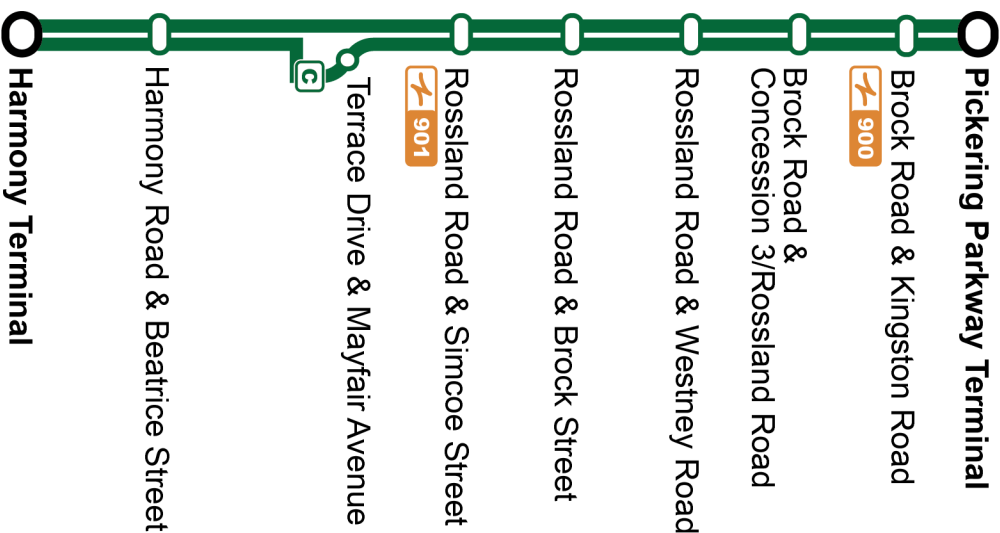

Dashes indicate the stop is not served by a trip. Trip notes are indicated by a letter or symbol and explained at the bottom of each timetable. Schedule times are shown in 24-hour clock. If you require this information in an accessible format, please contact Customer Service at 1-866-247-0055. See durhamregiontransit.com for more information.

Weekday							West
Harmony Terminal Stop #812	Terrace Southbound @ Mayfair Stop #590	Rossland Westbound @ Simcoe Stop #597	Rossland Westbound @ Brock Street Stop #465	Rossland Westbound @ Westney Stop #93143	Brock Road Southbound @ Clearside Stop #93441	Pickering Parkway Terminal Stop #93112	
04:32	—	04:40	04:50	05:01	05:07	05:13	
05:02	—	05:10	05:20	05:31	05:37	05:43	
05:32	—	05:40	05:50	06:01	06:07	06:13	
06:02	—	06:10	06:20	06:31	06:37	06:43	
06:17	—	06:25	06:35	06:46	06:52	06:58	
06:32	—	06:40	06:50	07:01	07:07	07:13	
06:47	—	06:57	07:08	07:21	07:26	07:33	
07:02	—	07:12	07:23	07:36	07:41	07:48	
07:17	—	07:27	07:38	07:51	07:56	08:03	
07:32	—	07:42	07:53	08:06	08:11	08:18	
07:49	—	07:59	08:10	08:23	08:28	08:35	
08:04	—	08:14	08:25	08:38	08:43	08:50	
08:20	—	08:30	08:42	08:55	09:01	09:09	
C 08:35	08:44	08:48	09:00	09:13	09:20	09:28	
08:50	—	09:00	09:12	09:25	09:31	09:39	
09:05	—	09:15	09:27	09:40	09:46	09:54	
09:20	—	09:30	09:42	09:55	10:01	10:09	
C 09:35	09:44	09:48	10:00	10:13	10:20	10:28	
09:51	—	10:01	10:13	10:26	10:32	10:40	
10:07	—	10:17	10:29	10:42	10:48	10:56	
10:22	—	10:32	10:44	10:57	11:03	11:11	
C 10:37	10:46	10:50	11:02	11:15	11:22	11:30	
10:52	—	11:02	11:14	11:27	11:33	11:41	
11:07	—	11:17	11:29	11:42	11:48	11:56	
11:22	—	11:32	11:44	11:57	12:03	12:11	
C 11:37	11:46	11:50	12:02	12:15	12:22	12:30	
11:52	—	12:02	12:14	12:27	12:33	12:41	

C To Harmony Terminal via Terrace Drive