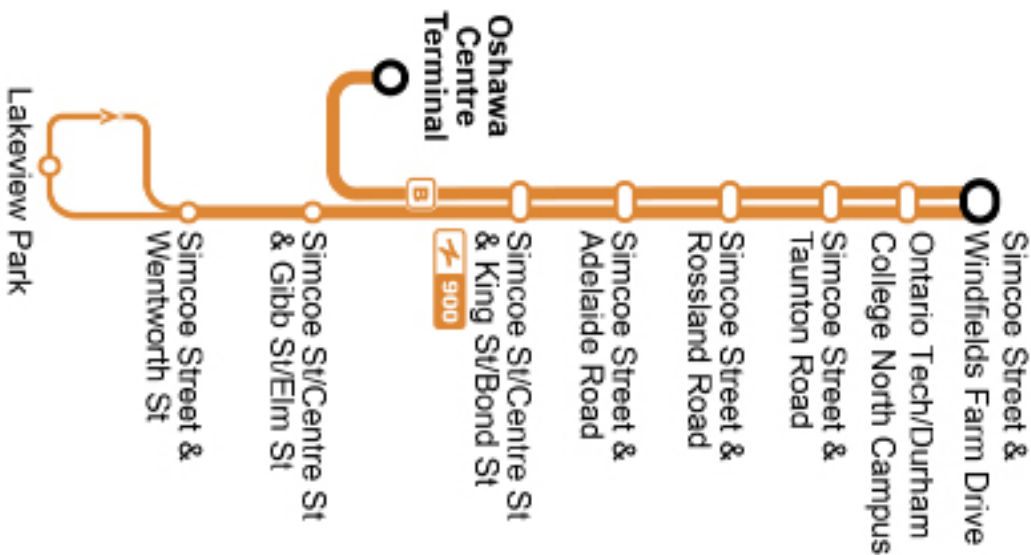

Additional overnight service is available on Blue Night Routes N1 and N2.

Dashes indicate the stop is not served by a trip. Trip notes are indicated by a letter or symbol and explained at the bottom of each timetable. Schedule times are shown in 24-hour clock. If you require this information in an accessible format, please contact Customer Service at 1-866-247-0055. See [durhamregiontransit.com](http://durhamregiontransit.com) for more information.