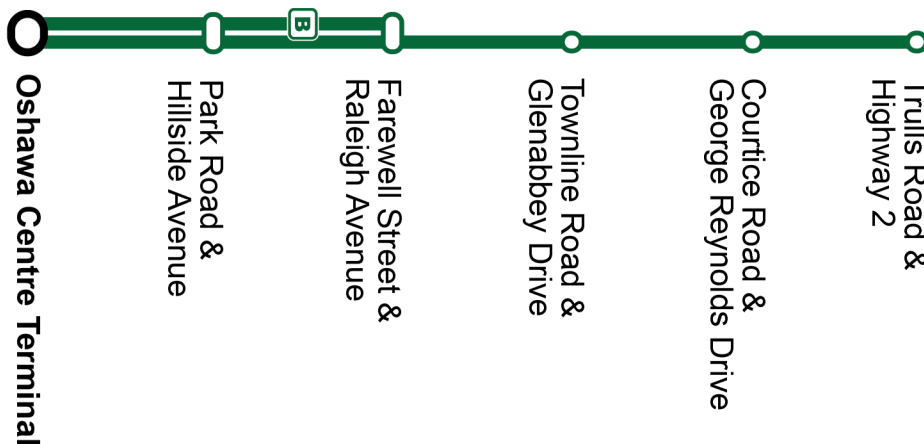

Sunday		East
Oshawa Centre Terminal Stop #2595		Farewell Northbound @ Raleigh Stop #3114
B	10:23	10:37
B	10:53	11:07
B	11:23	11:37
B	11:53	12:07
B	12:23	12:37
B	12:53	13:07
B	13:23	13:37
B	13:53	14:07
B	14:23	14:37
B	14:53	15:07
B	15:23	15:37
B	15:53	16:07
B	16:23	16:37
B	16:53	17:07
B	17:23	17:37
B	17:53	18:07
B	To Farewell & Raleigh	

Sunday		West
Farewell Southbound @ Raleigh Stop #1119		Oshawa Centre Terminal Stop #2595
	10:08	10:22
	10:38	10:52
	11:08	11:22
	11:38	11:52
	12:08	12:22
	12:38	12:52
	13:08	13:22
	13:38	13:52
	14:08	14:22
	14:38	14:52
	15:08	15:22
	15:38	15:52
	16:08	16:22
	16:38	16:52
	17:08	17:22
	17:38	17:52

On Demand service is available at stops on this route when scheduled bus service is not operating.
See DurhamRegionTransit.com for more information.

Trip notes are indicated by a letter or symbol and explained at the bottom of each timetable. Schedule times are shown in 24-hour clock. If you require this information in an accessible format, please contact Customer Service at 1-866-247-0055. See durhamregiontransit.com for more information.