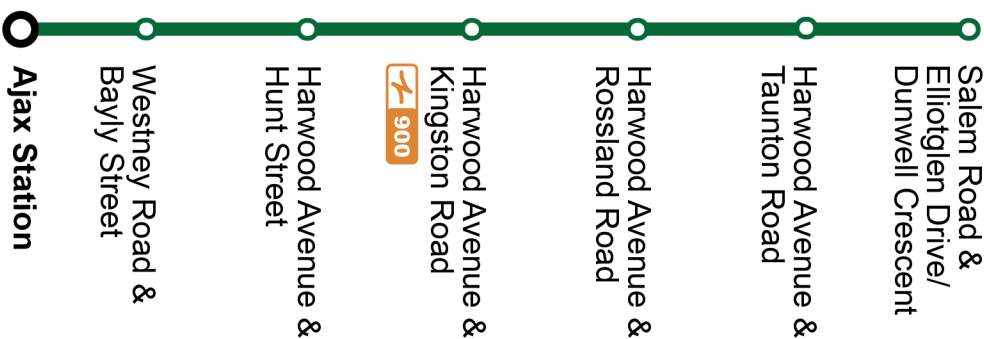

Dashes indicate the stop is not served by a trip. Trip notes are indicated by a letter or symbol and explained at the bottom of each timetable. Schedule times are shown in 24-hour clock. If you require this information in an accessible format, please contact Customer Service at 1-866-247-0055. See [durhamregiontransit.com](http://durhamregiontransit.com) for more information.

## 216 Harwood North

Effective June 20, 2022

Weekday						North
Ajax Station Stop #2569	Harwood @ Kings Crescent (South stop) Stop #2073	Harwood @ Kingston Stop #2158	Harwood @ Rossland Stop #2164	Harwood @ Taunton Stop #93140	Salem @ Dunwell Stop #93138	
06:21	06:28	06:32	06:37	06:41	06:43	
06:51	06:58	07:02	07:07	07:11	07:13	
07:21	07:28	07:32	07:37	07:41	07:43	
07:51	07:58	08:02	08:07	08:11	08:13	
08:21	08:28	08:32	08:37	08:41	08:43	
08:51	08:58	09:02	09:07	09:11	09:13	
09:21	09:28	09:32	09:37	09:41	09:43	
09:52	09:59	10:03	10:08	10:12	10:14	
10:22	10:29	10:33	10:38	10:42	10:44	
10:52	10:59	11:03	11:08	11:12	11:14	
11:22	11:29	11:33	11:38	11:42	11:44	
11:52	11:59	12:03	12:08	12:12	12:14	
12:24	12:31	12:35	12:40	12:44	12:46	
13:00	13:07	13:11	13:16	13:20	13:22	
13:30	13:37	13:41	13:46	13:50	13:52	
14:00	14:07	14:11	14:16	14:20	14:22	
14:30	14:37	14:41	14:46	14:50	14:52	
15:00	15:07	15:11	15:16	15:20	15:22	
15:30	15:39	15:44	15:49	15:53	15:55	
16:00	16:09	16:14	16:19	16:23	16:25	
16:30	16:39	16:44	16:49	16:53	16:55	
17:00	17:09	17:14	17:19	17:23	17:25	
17:30	17:39	17:44	17:49	17:53	17:55	
18:00	18:07	18:11	18:15	18:19	18:21	
18:30	18:37	18:41	18:45	18:49	18:51	
19:00	19:07	19:11	19:15	19:19	19:21	
19:30	19:37	19:41	19:45	19:49	19:51	
20:00	20:07	20:11	20:15	20:19	20:21	
20:30	20:37	20:41	20:45	20:49	20:51	
21:00	21:07	21:11	21:15	21:19	21:21	
21:30	21:37	21:41	21:45	21:49	21:51	
22:00	22:07	22:11	22:15	22:19	22:21	