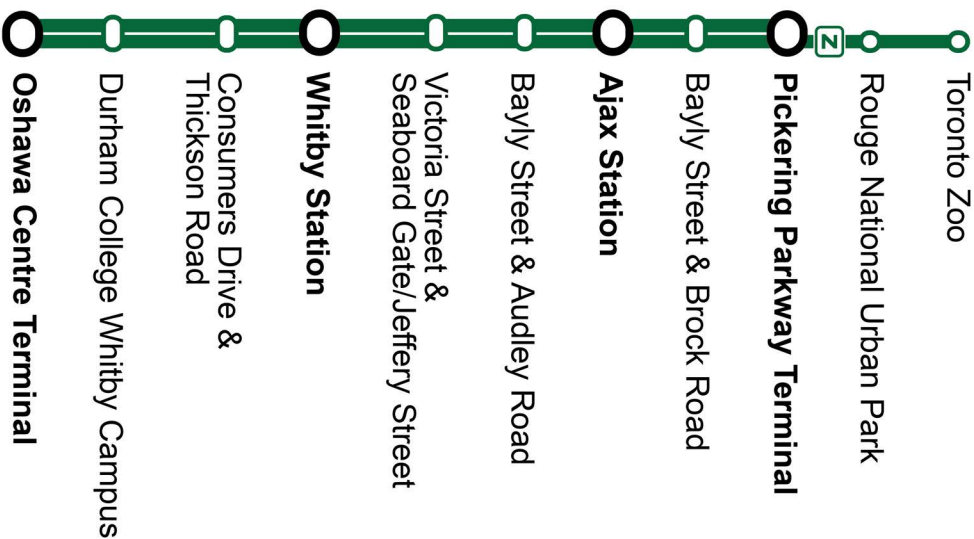

Dashes indicate the stop is not served by a trip. Trip notes are indicated by a letter or symbol and explained at the bottom of each timetable. Schedule times are shown in 24-hour clock. If you require this information in an accessible format, please contact Customer Service at 1-866-247-0055. See durhamregiontransit.com for more information.

S Short turn
Z To Oshawa Centre Terminal via Toronto Zoo and Rouge National Urban Park

 Service to Toronto Zoo and Rouge National Urban Park is available weekends and holidays from June 26 until Labour Day (September 6).

S Short turn
Z To Oshawa Centre Terminal via Toronto Zoo and Rouge National Urban Park