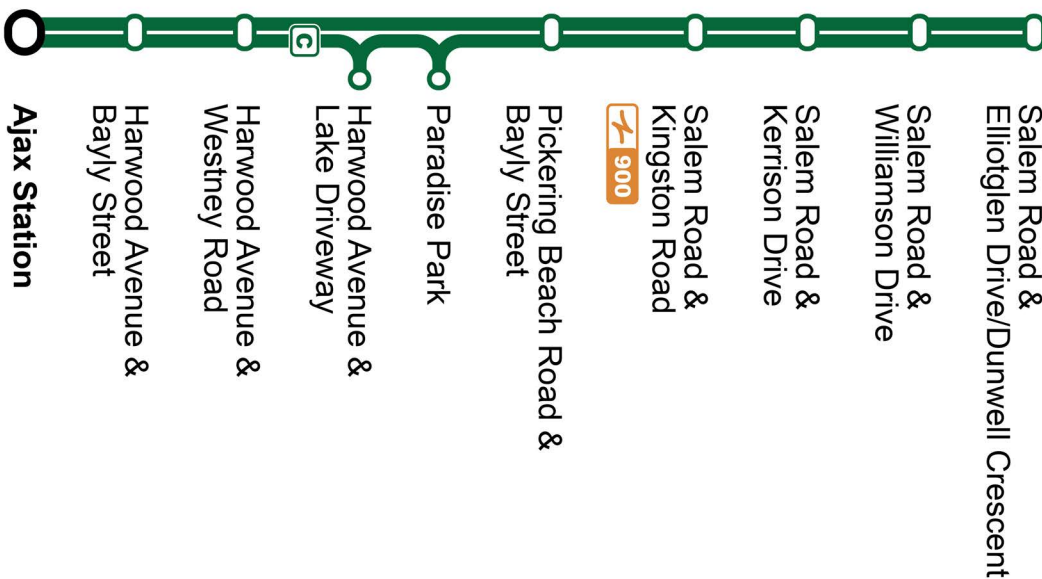

Dashes indicate the stop is not served by a trip. Trip notes are indicated by a letter or symbol and explained at the bottom of each timetable. Schedule times are shown in 24-hour clock. If you require this information in an accessible format, please contact Customer Service at 1-866-247-0055. See durhamregiontransit.com for more information.

Weekday		East		
Ajax Station Stop #2569	Harwood Southbound @ Westney Stop #2083	Pickering Beach Northbound @ Bayly Stop #3048	Salem Northbound @ Kingston Stop #93152	Salem Northbound @ Elliottglen Dr Stop #93137
5:48	5:58	6:06	6:10	6:20
6:18	6:28	6:36	6:40	6:50
6:48	6:58	7:06	7:10	7:20
7:18	7:28	7:36	7:40	7:50
7:48	7:58	8:06	8:10	8:20
8:18	8:28	8:36	8:40	8:50
8:48	8:58	9:06	9:10	9:20
9:18	9:28	9:36	9:40	9:50
9:48	9:58	10:06	10:10	10:20
10:18	10:28	10:36	10:40	10:50
10:48	10:58	11:06	11:10	11:20
11:18	11:28	11:36	11:40	11:50
12:00	12:10	12:18	12:22	12:32
12:30	12:40	12:48	12:52	13:02
13:00	13:10	13:18	13:22	13:32
13:30	13:40	13:48	13:52	14:02
14:00	14:10	14:18	14:22	14:32
14:30	14:40	14:48	14:52	15:02
15:00	15:10	15:18	15:22	15:32
15:30	15:40	15:48	15:52	16:02
16:00	16:10	16:18	16:22	16:32
16:30	16:40	16:48	16:52	17:02
17:00	17:10	17:18	17:22	17:32
17:30	17:40	17:48	17:52	18:02
18:00	18:10	18:18	18:22	18:32
18:30	18:40	18:48	18:52	19:02
19:00	19:10	19:18	19:22	19:32
19:30	19:40	19:48	19:52	20:02
20:00	20:09	20:15	20:20	20:30
20:30	20:39	20:45	20:50	21:00
21:00	21:09	21:15	21:20	21:30
21:30	21:39	21:45	21:50	22:00
22:00	22:09	22:15	22:20	—