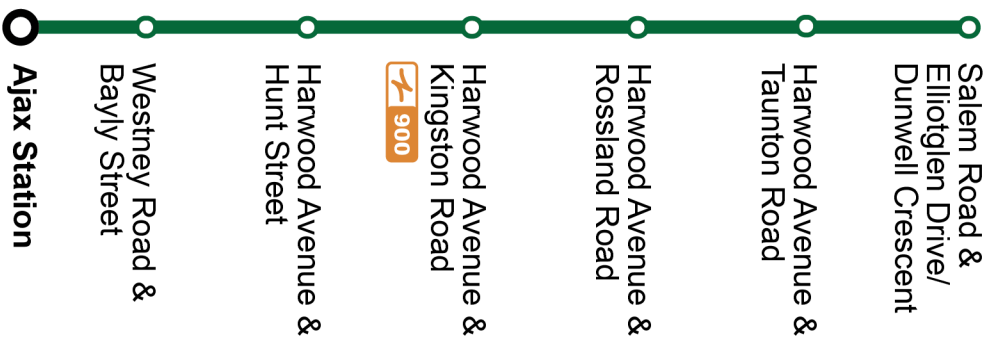

Dashes indicate the stop is not served by a trip. Trip notes are indicated by a letter or symbol and explained at the bottom of each timetable. Schedule times are shown in 24-hour clock. If you require this information in an accessible format, please contact Customer Service at 1-866-247-0055. See durhamregiontransit.com for more information.

216 Harwood North

Effective June 21, 2021