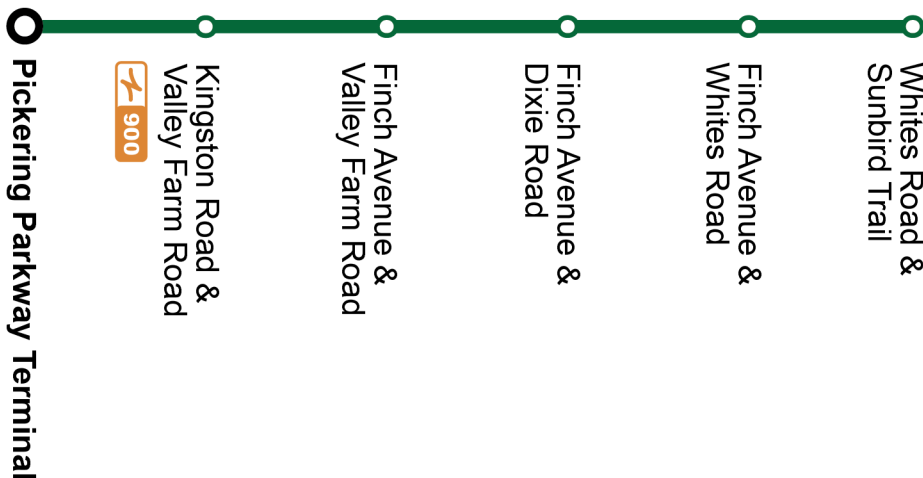

Dashes indicate the stop is not served by a trip. Trip notes are indicated by a letter or symbol and explained at the bottom of each timetable. Schedule times are shown in 24-hour clock. If you require this information in an accessible format, please contact Customer Service at 1-866-247-0055. See durhamregiontransit.com for more information.

110 Finch

Effective June 21, 2021

Weekday		West	
Pickering Parkway Terminal Stop #93112	Finch Westbound @ Valley Farm Stop #1792	Finch Westbound @ Dixie Stop #1870	Whites Southbound @ Sunbird Trail Stop #1751
5:53	5:58	6:01	6:05
6:23	6:28	6:31	6:35
6:53	6:58	7:01	7:05
7:23	7:28	7:31	7:35
7:53	7:58	8:01	8:05
8:23	8:28	8:31	8:35
8:53	8:58	9:01	9:05
9:23	9:28	9:31	9:35
9:53	9:58	10:01	10:05
10:23	10:28	10:31	10:35
10:53	10:58	11:01	11:05
11:23	11:28	11:31	11:35
11:53	11:58	12:01	12:05
12:23	12:28	12:31	12:35
12:53	12:58	13:01	13:05
13:23	13:28	13:31	13:35
13:53	13:58	14:01	14:05
14:23	14:28	14:31	14:35
14:53	14:58	15:01	15:05
15:23	15:28	15:31	15:35
15:53	15:58	16:01	16:05
16:23	16:28	16:31	16:35
16:53	16:58	17:01	17:05
17:23	17:28	17:31	17:35
17:53	17:58	18:01	18:05
18:23	18:28	18:31	18:35
18:53	18:58	19:01	19:05
19:23	19:28	19:31	19:35
19:53	19:58	20:01	20:05
20:23	20:28	20:31	20:35
20:53	20:58	21:01	21:05
21:23	21:28	21:31	21:35