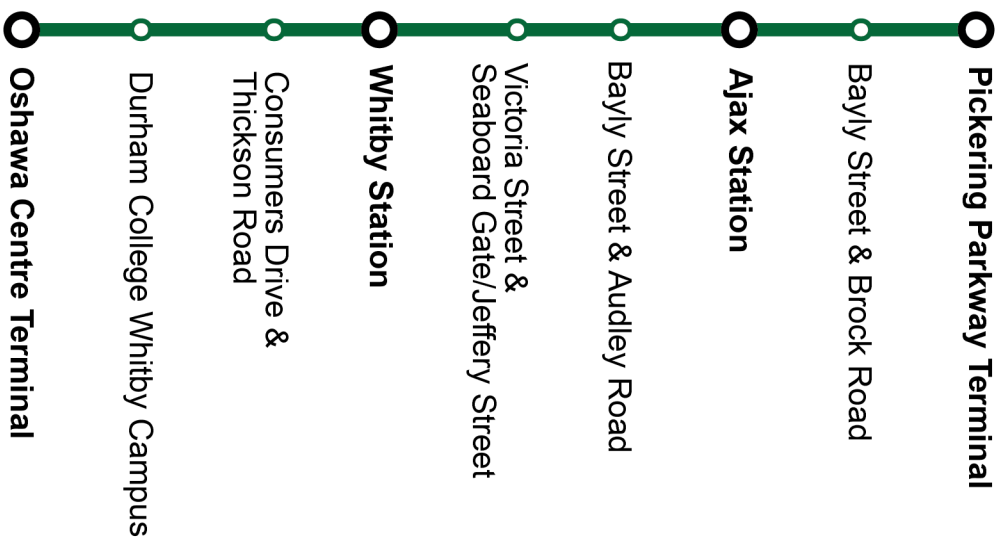

Dashes indicate the stop is not served by a trip. Trip notes are indicated by a letter or symbol and explained at the bottom of each timetable. Schedule times are shown in 24-hour clock. If you require this information in an accessible format, please contact Customer Service at 1-866-247-0055. See durhamregiontransit.com for more information.