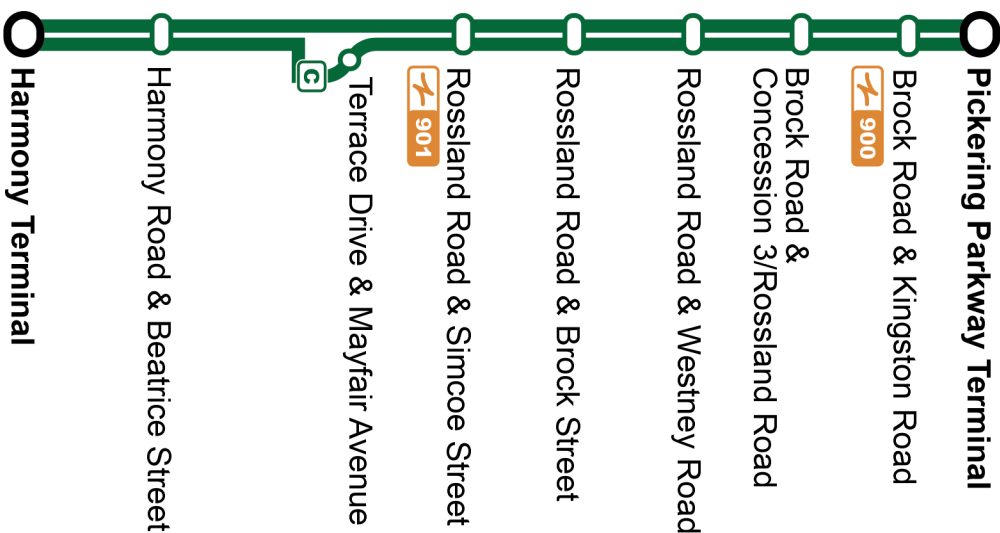

Dashes indicate the stop is not served by a trip. Trip notes are indicated by a letter or symbol and explained at the bottom of each timetable. Schedule times are shown in 24-hour clock. If you require this information in an accessible format, please contact Customer Service at 1-866-247-0055. See durhamregiontransit.com for more information.

Weekday							West
Harmony Terminal Stop #812	Terrace Southbound @ Mayfair Stop #590	Rosland Westbound @ Simcoe Stop #597	Rosland Westbound @ Brock Street Stop #465	Rosland Westbound @ Westney Stop #93143	Brock Road Southbound @ Clearside Stop #93441	Pickering Parkway Terminal Stop #93112	
4:29	—	4:39	4:51	5:03	5:08	5:15	
4:59	—	5:09	5:21	5:33	5:38	5:45	
5:29	—	5:39	5:51	6:03	6:08	6:15	
5:59	—	6:09	6:21	6:33	6:38	6:45	
6:14	—	6:24	6:36	6:48	6:53	7:00	
6:29	—	6:39	6:51	7:03	7:08	7:15	
C 6:42	6:49	6:54	7:06	7:18	7:23	7:30	
6:59	—	7:09	7:21	7:33	7:38	7:45	
7:14	—	7:24	7:36	7:48	7:53	8:00	
7:29	—	7:39	7:51	8:03	8:08	8:15	
C 7:42	7:49	7:54	8:06	8:18	8:23	8:30	
7:59	—	8:09	8:21	8:33	8:38	8:45	
8:14	—	8:24	8:36	8:48	8:53	9:00	
8:29	—	8:39	8:51	9:03	9:08	9:15	
C 8:42	8:49	8:54	9:06	9:18	9:23	9:30	
8:59	—	9:09	9:21	9:33	9:38	9:45	
9:14	—	9:24	9:36	9:48	9:53	10:00	
9:29	—	9:39	9:51	10:03	10:08	10:15	
C 9:36	9:44	9:48	10:02	10:15	10:21	10:30	
9:55	—	10:05	10:19	10:30	10:36	10:45	
10:10	—	10:20	10:34	10:45	10:51	11:00	
10:25	—	10:35	10:49	11:00	11:06	11:15	
C 10:36	10:44	10:48	11:02	11:15	11:21	11:30	
10:55	—	11:05	11:19	11:30	11:36	11:45	
11:10	—	11:20	11:34	11:45	11:51	12:00	
11:25	—	11:35	11:49	12:00	12:06	12:15	
C 11:36	11:44	11:48	12:02	12:15	12:21	12:30	
11:55	—	12:05	12:19	12:30	12:36	12:45	
12:08	—	12:18	12:32	12:45	12:51	13:00	
12:23	—	12:33	12:47	13:00	13:06	13:15	
C 12:36	12:44	12:48	13:02	13:15	13:21	13:30	
12:53	—	13:03	13:17	13:30	13:36	13:45	
13:08	—	13:18	13:32	13:45	13:51	14:00	
13:23	—	13:33	13:47	14:00	14:06	14:15	
C 13:36	13:44	13:48	14:02	14:15	14:21	14:30	