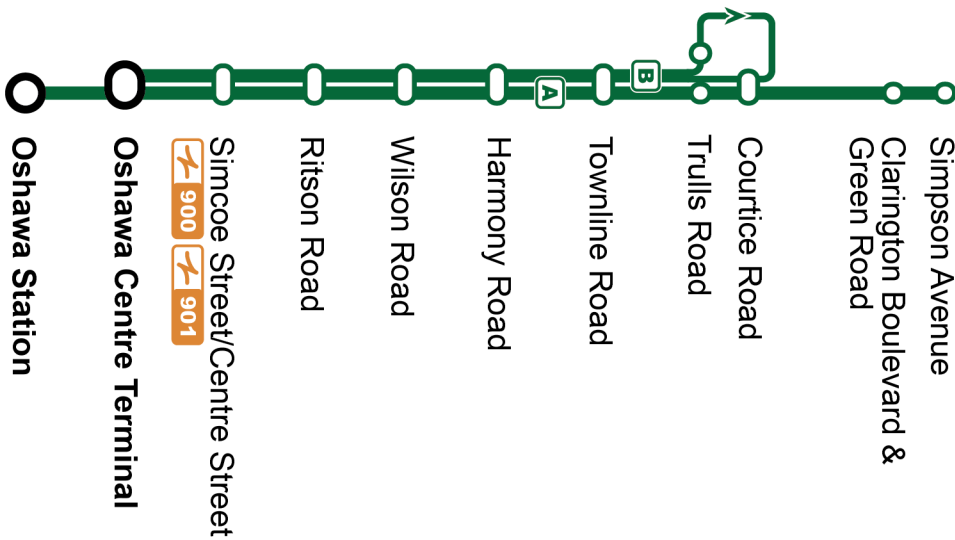

Weekday							West
King Eastbound @ Liberty Stop #1456	King Westbound @ Roenigk Stop #1433	Trulls Northbound @ Highway 2 Stop #93338	Highway 2 Westbound @ Trulls Stop #1219	Bond Westbound @ Simcoe Stop #1165	Oshawa Centre Terminal Stop #2595	Oshawa Station Stop #2585	
A 5:24	5:32	—	5:45	5:57	6:12	6:21	
A 5:54	6:02	—	6:15	6:27	6:42	6:51	
A 6:24	6:32	—	6:45	6:57	7:12	7:21	
—	—	B 6:49	7:00	7:12	7:17	—	
A 6:54	7:02	—	7:15	7:27	7:42	7:51	
—	—	B 7:20	7:31	7:45	7:51	—	
A 7:24	7:32	—	7:46	8:00	8:11	8:21	
—	—	B 7:48	8:01	8:15	8:21	—	
A 7:54	8:02	—	8:16	8:30	8:41	8:51	
—	—	B 8:18	8:31	8:45	8:51	—	
A 8:24	8:32	—	8:46	9:00	9:11	9:21	
—	—	B 8:48	9:01	9:15	9:21	—	
A 8:54	9:02	—	9:16	9:30	9:41	9:51	
—	—	B 9:18	9:31	9:45	9:51	—	
A 9:24	9:32	—	9:46	10:00	10:11	10:21	
—	—	B 9:48	10:01	10:15	10:21	—	
A 9:54	10:02	—	10:16	10:30	10:41	10:51	
—	—	B 10:18	10:31	10:45	10:51	—	
A 10:24	10:32	—	10:46	11:00	11:11	11:21	
—	—	B 10:48	11:01	11:15	11:21	—	
A 10:54	11:02	—	11:16	11:30	11:41	11:51	
—	—	B 11:18	11:31	11:45	11:51	—	
A 11:24	11:32	—	11:46	12:00	12:11	12:21	
—	—	B 11:48	12:01	12:15	12:21	—	
A 11:54	12:02	—	12:16	12:30	12:41	12:51	
—	—	B 12:18	12:31	12:45	12:51	—	
A 12:24	12:32	—	12:46	13:00	13:11	13:21	
—	—	B 12:48	13:01	13:15	13:21	—	
A 12:54	13:02	—	13:16	13:30	13:41	13:51	
—	—	B 13:18	13:31	13:45	13:51	—	
A 13:24	13:32	—	13:46	14:00	14:11	14:21	
—	—	B 13:48	14:01	14:15	14:21	—	
A 13:54	14:02	—	14:16	14:30	14:41	14:51	
—	—	B 14:18	14:31	14:45	14:51	—	
A To Oshawa Station via Oshawa Centre Terminal							
B To Oshawa Centre Terminal via George Reynolds Drive							