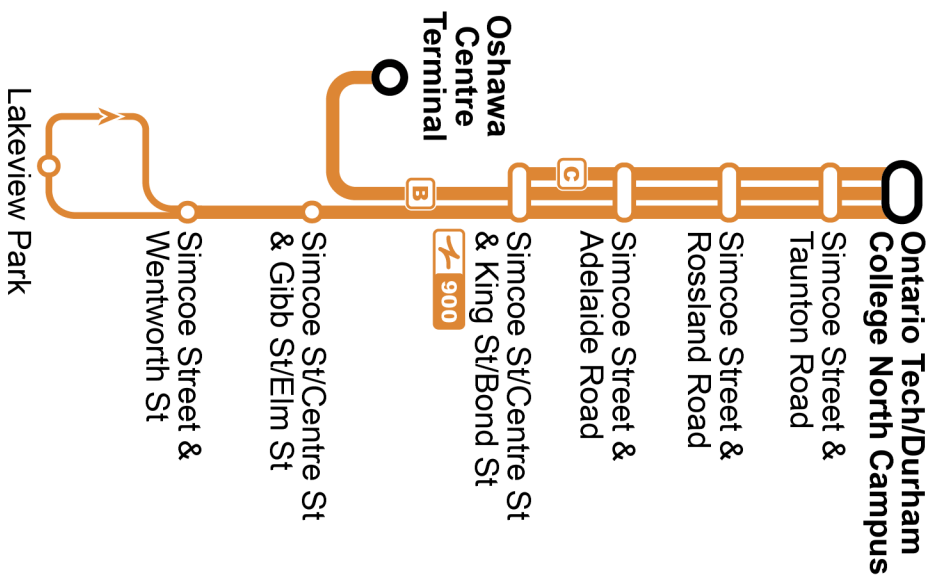

Dashes indicate the stop is not served by a trip. Trip notes are indicated by a letter or symbol and explained at the bottom of each timetable. Schedule times are shown in 24-hour clock. If you require this information in an accessible format, please contact Customer Service at 1-866-247-0055. See [durhamregiontransit.com](http://durhamregiontransit.com) for more information.