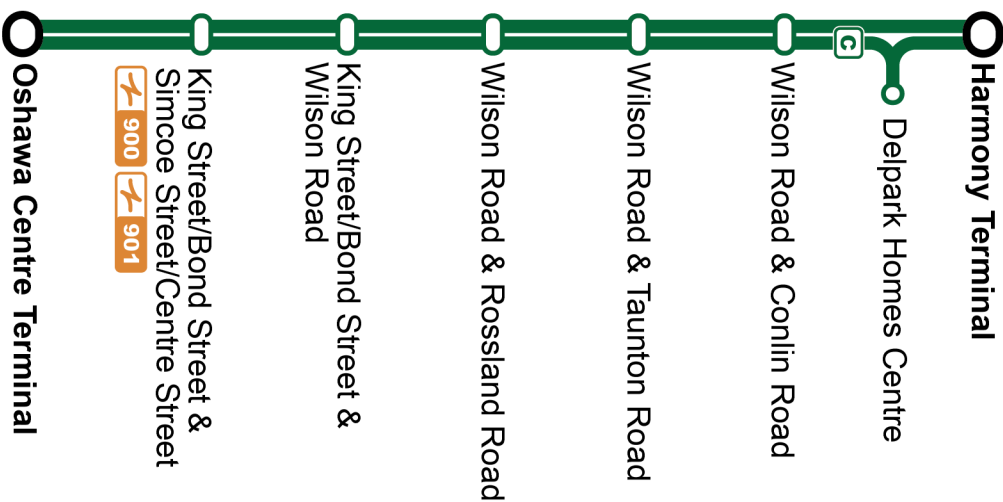

Dashes indicate the stop is not served by a trip. Trip notes are indicated by a letter or symbol and explained at the bottom of each timetable. Schedule times are shown in 24-hour clock. If you require this information in an accessible format, please contact Customer Service at 1-866-247-0055. See durhamregiontransit.com for more information.

405 Wilson
Effective January 4, 2021