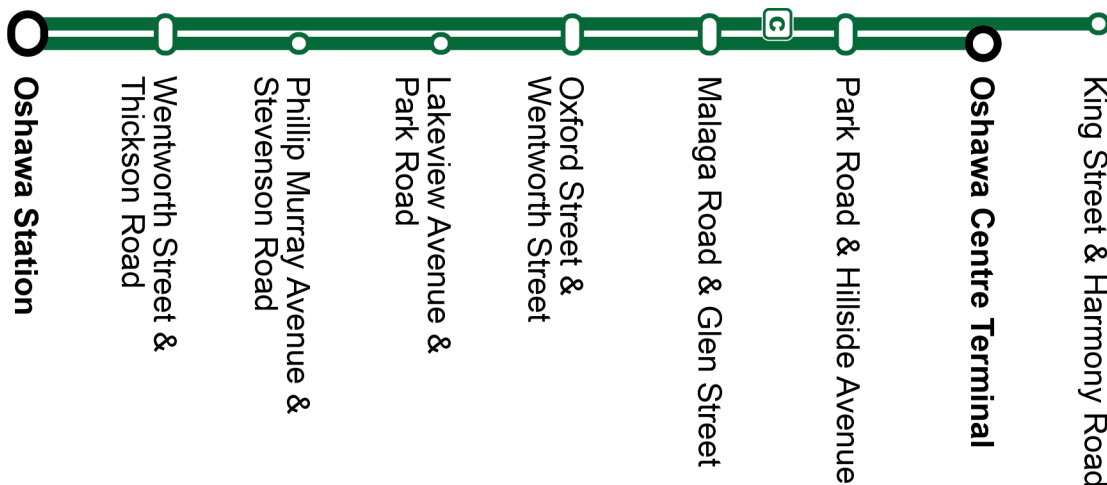

Sunday						South
Oshawa Centre Terminal Stop #2595	Malaga Eastbound @ Park Stop #1014	Oxford Southbound @ Calvert Stop #990	Stevenson Northbound @ Phillip Murray Stop #940	Wentworth Westbound @ Thickson Stop #268	Oshawa Station Stop #2585	
13:50	13:59	14:02	14:09	14:16	14:20	
14:20	14:29	14:32	14:39	14:46	14:50	
14:50	14:59	15:02	15:09	15:16	15:20	
15:20	15:29	15:32	15:39	15:46	15:50	
15:50	15:59	16:02	16:09	16:16	16:20	
16:20	16:29	16:32	16:39	16:46	16:50	
16:50	16:59	17:02	17:09	17:16	17:20	
17:20	17:29	17:32	17:39	17:46	17:50	
17:50	17:59	18:02	18:09	18:16	18:20	
18:20	18:29	18:32	18:39	18:46	18:50	
18:50	18:59	19:02	19:09	19:16	19:20	
19:20	19:29	19:32	19:39	19:46	19:50	
19:50	19:59	20:02	20:09	20:16	20:20	
20:20	20:29	20:32	20:39	20:46	20:50	
20:50	20:59	21:02	21:09	21:16	21:20	
21:20	21:29	21:32	21:39	21:46	21:50	
21:50	21:59	22:02	22:09	22:16	22:20	

Dashes indicate the stop is not served by a trip. Trip notes are indicated by a letter or symbol and explained at the bottom of each timetable. Schedule times are shown in 24-hour clock. If you require this information in an accessible format, please contact Customer Service at 1-866-247-0055. See durhamregiontransit.com for more information.

403 Park
Effective January 4, 2021