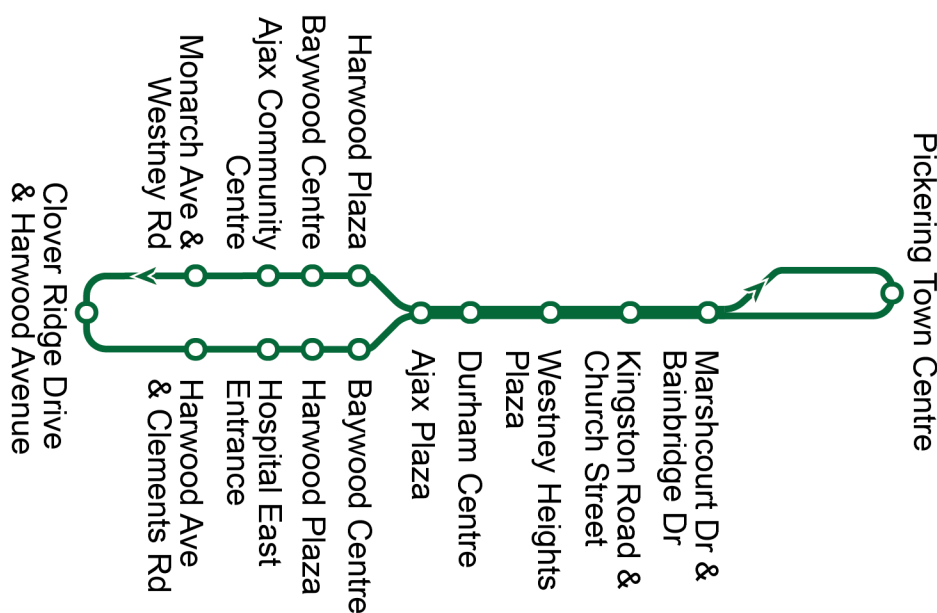

Weekday					East
Pickering Town Centre Stop #1909	Kingston Eastbound @ Elizabeth	Durham Centre Westbound @ Harwood Stop #90003	Harwood Southbound @ Kings Crescent Stop #2076	Kitney @ Lakeridge Health Ajax Pickering Stop #3328	Westney Eastbound @ Harwood Stop #2276
9:55	10:04	10:28	10:34	10:42	10:44
11:55	12:04	12:28	12:34	12:42	12:44
13:55	14:04	14:28	14:34	14:42	14:44
15:55	16:04	16:28	16:34	16:42	16:44

Weekday							West
Westney Eastbound @ Harwood Stop #2276	Northbound @ 655 Harwood Stop #2068	Lakeridge Health Ajax Pickering East Entrance Stop #3615	Ajax Plaza Stop #2336	Durham Centre Westbound @ Harwood Stop #90003	Kingston Westbound @ Elizabeth Stop #1601	Bainbridge Southbound @ Kingston Stop #1941	Pickering Town Centre Stop #1909
10:48	10:54	10:55	11:05	11:23	11:33	11:36	11:47
12:48	12:54	12:55	13:05	13:23	13:33	13:36	13:47
14:48	14:54	14:55	15:05	15:23	15:33	15:36	15:47
16:44	16:50	—	—	—	—	—	—

Dashes indicate the stop is not served by a trip. Trip notes are indicated by a letter or symbol and explained at the bottom of each timetable. Schedule times are shown in 24-hour clock. If you require this information in an accessible format, please contact Customer Service at 1-866-247-0055. See durhamregiontransit.com for more information.

291 Harwood-Kingston

Effective January 4, 2021