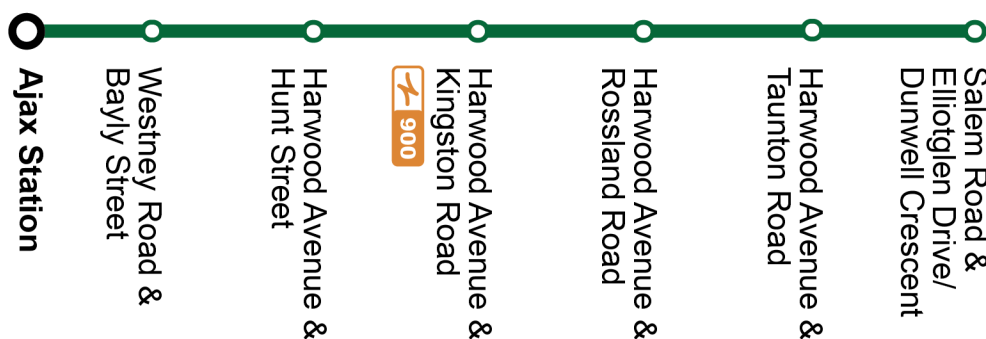

Weekend		North			
Ajax Station Stop #2569	Bayly Eastbound @ Monarch Stop #2303	Harwood Northbound @ Kingston Stop #2158	Harwood Northbound @ Rossland Stop #2164	Harwood Northbound @ Taunton Stop #93140	Salem Southbound @ Dunwell Cr Stop #93138
14:30	14:34	14:42	14:45	14:49	14:51
15:00	15:04	15:12	15:15	15:19	15:21
15:30	15:34	15:42	15:45	15:49	15:51
16:00	16:04	16:12	16:15	16:19	16:21
16:30	16:34	16:42	16:45	16:49	16:51
17:00	17:04	17:12	17:15	17:19	17:21
17:30	17:34	17:42	17:45	17:49	17:51
18:00	18:04	18:12	18:15	18:19	18:21
18:30	18:34	18:42	18:45	18:49	18:51
19:00	19:04	19:12	19:15	19:19	19:21
19:30	19:34	19:42	19:45	19:49	19:51
20:00	20:04	20:12	20:15	20:19	20:21
20:30	20:34	20:42	20:45	20:49	20:51
21:00	21:04	21:12	21:15	21:19	21:21
21:30	21:34	21:42	21:45	21:49	21:51
22:00	22:04	22:12	22:15	22:19	22:21
22:30	22:34	22:42	22:45	22:49	22:51

Dashes indicate the stop is not served by a trip. Trip notes are indicated by a letter or symbol and explained at the bottom of each timetable. Schedule times are shown in 24-hour clock. If you require this information in an accessible format, please contact Customer Service at 1-866-247-0055. See durhamregiontransit.com for more information.

**DurhamRegion
Transit**
216 Harwood North
Effective January 4, 2021