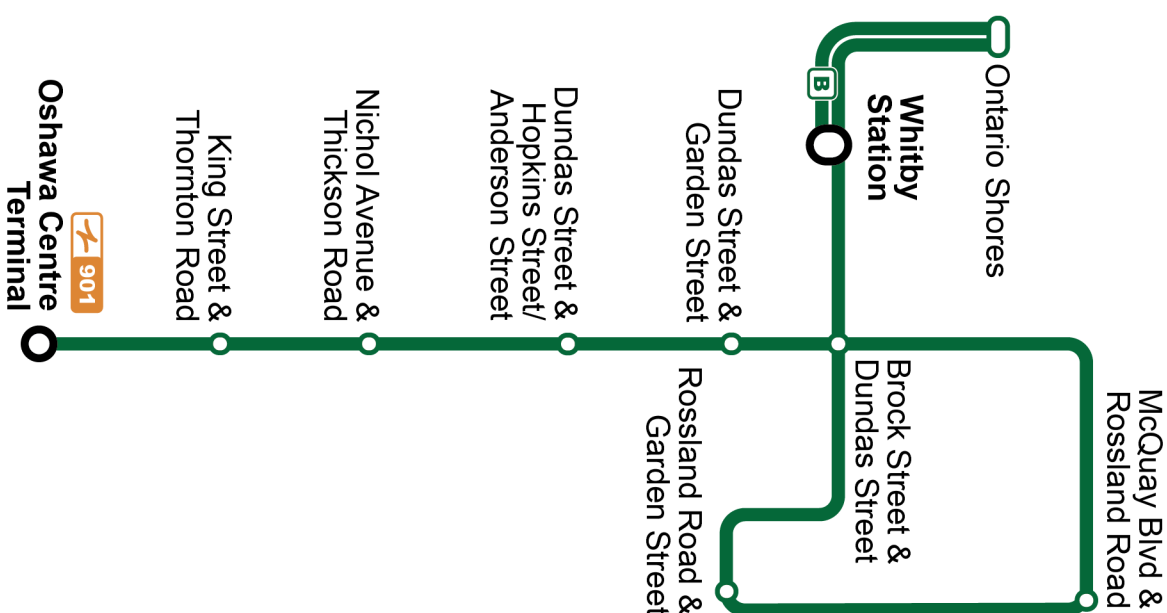

Dashes indicate the stop is not served by a trip. Trip notes are indicated by a letter or symbol and explained at the bottom of each timetable. Schedule times are shown in 24-hour clock. If you require this information in an accessible format, please contact Customer Service at 1-866-247-0055. See durhamregiontransit.com for more information.

Route 392

Effective January 3, 2022