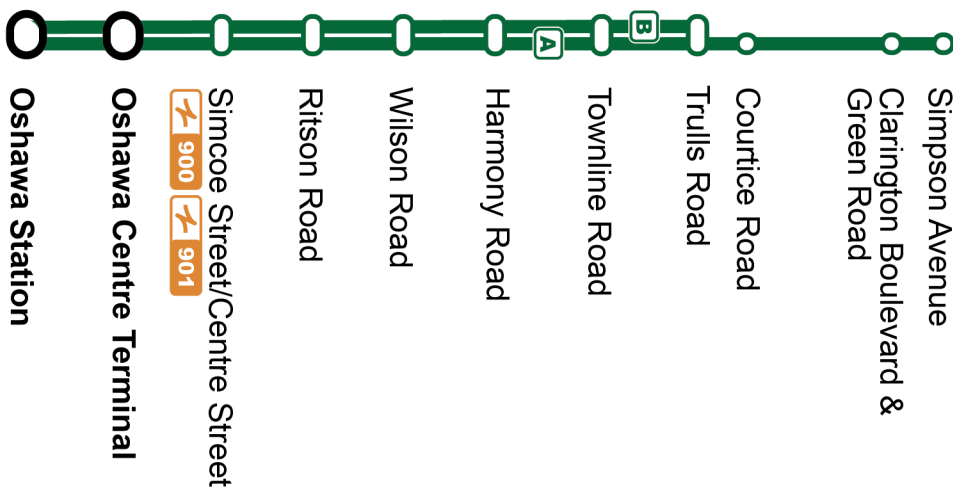

Service is available 24 hours a day within the Whitby urban area.  
 See [DurhamRegionTransit.com](http://DurhamRegionTransit.com) for more information.

Dashes indicate the stop is not served by a trip. Trip notes are indicated by a letter or symbol and explained at the bottom of each timetable. Schedule times are shown in 24-hour clock. If you require this information in an accessible format, please contact Customer Service at 1-866-247-0055. See [durhamregiontransit.com](http://durhamregiontransit.com) for more information.

**A** To Oshawa Station via Oshawa Centre Terminal

Weekday										West
Clarington Blvd @ Prince William <b>Stop #1504</b>	Highway 2 @ Boswell <b>Stop #1436</b>	Trulls Southbound @ Durham Highway 2 <b>Stop #94042</b>	THighway 2 @ Trulls <b>Stop #1219</b>	King @ Harmony <b>Stop #1156</b>	Bond @ Simcoe <b>Stop #1165</b>	Oshawa Centre Terminal Arrival <b>Stop #2595</b>	Oshawa Centre Terminal Departure <b>Stop #2595</b>	Oshawa Station <b>Stop #2585</b>		
-	-	A 17:30	-	17:37	17:43	17:50	17:57	18:05		
A 17:35	17:38	-	17:45	17:52	17:58	18:05	18:12	18:20		
-	-	A 18:00	-	18:07	18:13	18:20	18:27	18:35		
A 18:05	18:08	-	18:15	18:22	18:28	18:35	18:42	18:50		
A 18:35	18:38	-	18:45	18:52	18:58	19:05	19:12	19:20		
A 19:05	19:08	-	19:15	19:22	19:28	19:35	19:42	19:50		
A 19:35	19:38	-	19:45	19:52	19:58	20:05	20:12	20:20		
A 20:05	20:08	-	20:15	20:22	20:28	20:35	20:42	20:50		
A 20:35	20:38	-	20:45	20:52	20:58	21:05	21:12	21:20		
A 21:05	21:08	-	21:15	21:22	21:27	21:33	21:43	21:50		
A 21:35	21:38	-	21:45	21:52	21:57	22:03	22:13	22:20		
A 22:05	22:08	-	22:15	22:22	22:27	22:33	22:43	22:50		
A 22:35	22:38	-	22:45	22:52	22:57	23:03	23:03	23:10		
<b>A To Oshawa Station via Oshawa Centre Terminal</b>										