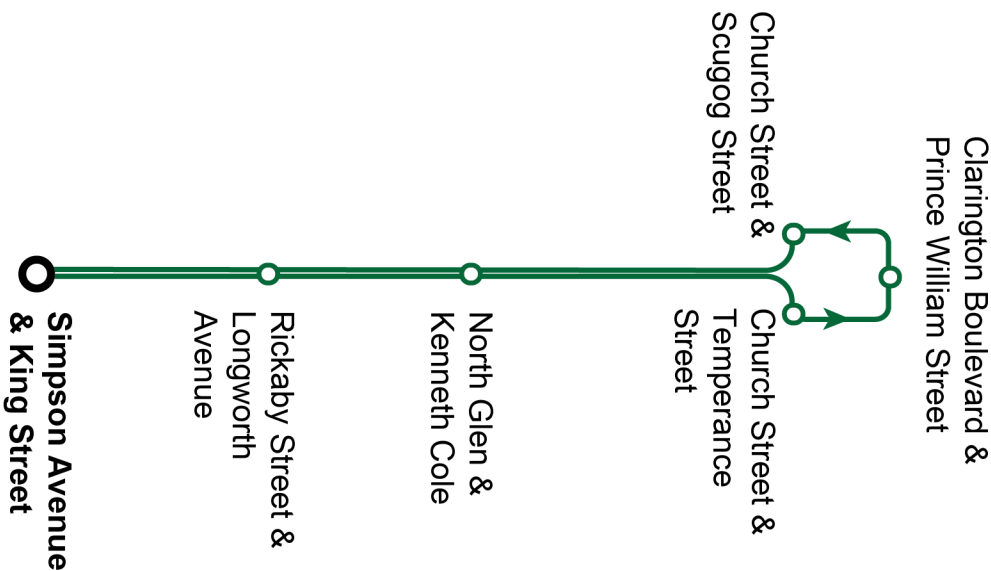

Dashes indicate the stop is not served by a trip. Trip notes are indicated by a letter or symbol and explained at the bottom of each timetable. Schedule times are shown in 24-hour clock. If you require this information in an accessible format, please contact Customer Service at 1-866-247-0055. See durhamregiontransit.com for more information.

| Sunday | | | | | | West |
|--|--|---|--|---|---|---|
| Simpson Northbound @ King Stop #1498 | Longworth Westbound @ Rickaby Stop #3251 | North Glen Eastbound @ Kenneth Cole Stop #94127 | Church Eastbound @ Temperance Arrival Stop #1480 | Churchbound @ Temperance Departure Stop #1480 | Stevens @ Clarington Blvd Stop #90025 | Clarington Southbound @ Prince William Stop #1504 |
| 09:27 | 09:34 | 09:41 | 09:47 | 09:51 | 10:00 | 10:02 |
| 09:57 | 10:04 | 10:11 | 10:17 | 10:21 | 10:30 | 10:32 |
| 10:27 | 10:34 | 10:41 | 10:47 | 10:51 | 11:00 | 11:02 |
| 10:56 | 11:03 | 11:10 | 11:16 | 11:20 | 11:29 | 11:31 |
| 11:26 | 11:33 | 11:40 | 11:46 | 11:50 | 11:59 | 12:01 |
| 11:56 | 12:03 | 12:10 | 12:16 | 12:20 | 12:29 | 12:31 |
| 12:26 | 12:33 | 12:40 | 12:46 | 12:50 | 12:59 | 13:01 |
| 12:56 | 13:03 | 13:10 | 13:16 | 13:20 | 13:29 | 13:31 |
| 13:26 | 13:33 | 13:40 | 13:46 | 13:50 | 13:59 | 14:01 |
| 13:56 | 14:03 | 14:10 | 14:16 | 14:20 | 14:29 | 14:31 |
| 14:26 | 14:33 | 14:40 | 14:46 | 14:50 | 14:59 | 15:01 |
| 14:56 | 15:03 | 15:10 | 15:16 | 15:20 | 15:29 | 15:31 |
| 15:26 | 15:33 | 15:40 | 15:46 | 15:50 | 15:59 | 16:01 |
| 15:56 | 16:03 | 16:10 | 16:16 | 16:20 | 16:29 | 16:31 |
| 16:26 | 16:33 | 16:40 | 16:46 | 16:50 | 16:59 | 17:01 |
| 16:56 | 17:03 | 17:10 | 17:16 | 17:20 | 17:29 | 17:31 |
| 17:27 | 17:34 | 17:41 | 17:47 | 17:51 | 18:00 | 18:02 |
| 17:57 | 18:04 | 18:11 | 18:17 | 18:21 | 18:30 | 18:32 |
| 18:27 | 18:34 | 18:41 | 18:47 | 18:51 | 19:00 | 19:02 |
| 18:57 | 19:04 | 19:11 | 19:17 | 19:21 | 19:30 | 19:32 |
| 19:27 | 19:34 | 19:41 | 19:47 | - | - | - |