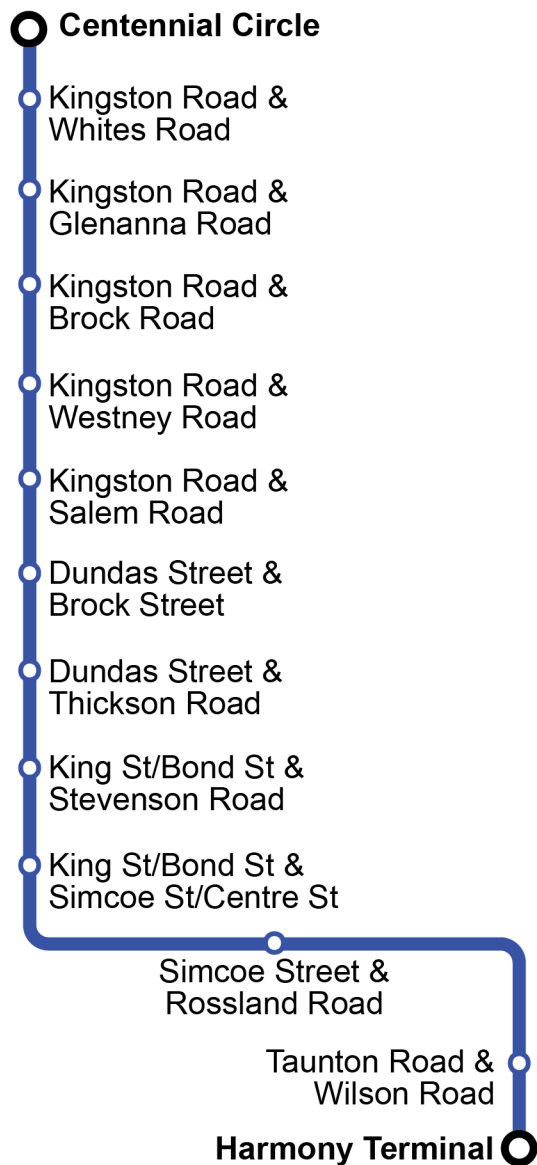

Blue Night N1

Effective January 10, 2022

Blue Night N2

Effective January 10, 2022

Dashes indicate the stop is not served by a trip. Trip notes are indicated by a letter or symbol and explained at the bottom of each timetable. Schedule times are shown in 24-hour clock. If you require this information in an accessible format, please contact Customer Service at 1-866-247-0055. See durhamregiontransit.com for more information.

Blue Night N1

Weekday										East
Centennial Circle Stop #3589	Kingston Eastbound @ Whites Stop #1779	Kingston Eastbound @ Brock Road Stop #1789	Kingston Eastbound @ Salem Stop #93254	Dundas Eastbound @ Brock Street Stop #425	Dundas Eastbound @ Thicksom Stop #451	Simcoe Northbound @ Bond Stop #677	Simcoe Northbound @ Rossland Stop #605	Harmony Terminal Stop #812		
23:15	23:27	23:34	23:44	23:53	23:57	00:08	00:12	00:22		
23:45	23:57	00:04	00:14	00:23	00:27	00:38	00:42	00:52		
00:15	00:27	00:34	00:44	00:53	00:57	01:08	01:12	01:22		
00:45	00:57	01:04	01:14	01:23	01:27	01:38	01:42	01:52		
01:15	01:27	01:34	01:44	01:53	01:57	02:08	02:12	02:22		
01:45	01:57	02:04	02:14	02:23	02:27	02:38	02:42	02:52		
02:15	02:27	02:34	02:44	02:53	02:57	03:08	03:12	03:22		
02:45	02:57	03:04	03:14	03:23	03:27	03:38	03:42	03:52		
03:15	03:27	03:34	03:44	03:53	03:57	04:08	04:12	04:22		
03:45	03:57	04:04	04:14	04:23	04:27	04:38	04:42	04:52		
04:15	04:27	04:34	04:44	04:53	04:57	05:08	05:12	05:22		

Blue Night N2

Weekday						North
Simcoe Northbound @ Wentworth Stop #1096	Simcoe Northbound @ Bloor Stop #668	Simcoe Northbound @ Bond Stop #677	Simcoe Northbound @ Rossland Stop #605	Simcoe Northbound @ Taunton (North side stop) Stop #691	Ontario Tech / Durham College North Campus Stop #698	
0:18	0:21	0:26	0:31	0:36	0:40	
0:48	0:51	0:56	1:01	1:06	1:10	
1:18	1:21	1:26	1:31	1:36	1:40	
1:43	1:46	1:51	1:56	2:01	2:05	