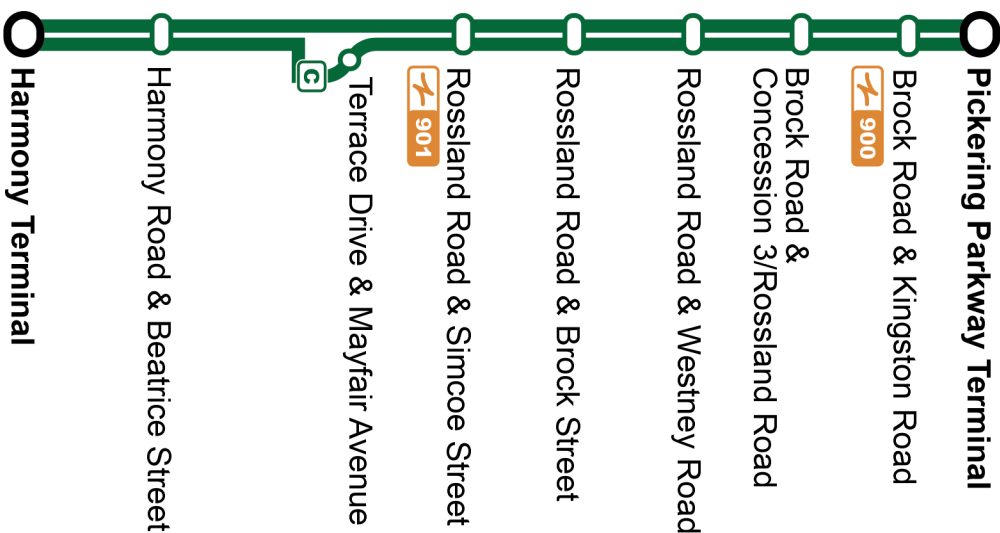

Dashes indicate the stop is not served by a trip. Trip notes are indicated by a letter or symbol and explained at the bottom of each timetable. Schedule times are shown in 24-hour clock. If you require this information in an accessible format, please contact Customer Service at 1-866-247-0055. See durhamregiontransit.com for more information.

Weekday		West				
Harmony Terminal Stop #812	Terrace Southbound @ Mayfair Stop #590	Rossland Westbound @ Simcoe Stop #597	Rossland Westbound @ Brock Street Stop #465	Rossland Westbound @ Westney Stop #93143	Brock Road Southbound @ Clearside Stop #93441	Pickering Parkway Terminal Stop #93112
04:32	—	04:40	04:50	05:01	05:07	05:13
05:02	—	05:10	05:20	05:31	05:37	05:43
05:32	—	05:40	05:50	06:01	06:07	06:13
06:02	—	06:10	06:20	06:31	06:37	06:43
06:17	—	06:25	06:35	06:46	06:52	06:58
06:32	—	06:40	06:50	07:01	07:07	07:13
06:47	—	06:57	07:08	07:21	07:26	07:33
07:02	—	07:12	07:23	07:36	07:41	07:48
07:17	—	07:27	07:38	07:51	07:56	08:03
07:32	—	07:42	07:53	08:06	08:11	08:18
07:49	—	07:59	08:10	08:23	08:28	08:35
08:04	—	08:14	08:25	08:38	08:43	08:50
08:20	—	08:30	08:42	08:55	09:01	09:09
C 08:35	08:44	08:48	09:00	09:13	09:20	09:28
08:50	—	09:00	09:12	09:25	09:31	09:39
09:05	—	09:15	09:27	09:40	09:46	09:54
09:20	—	09:30	09:42	09:55	10:01	10:09
C 09:35	09:44	09:48	10:00	10:13	10:20	10:28
09:51	—	10:01	10:13	10:26	10:32	10:40
10:07	—	10:17	10:29	10:42	10:48	10:56
10:22	—	10:32	10:44	10:57	11:03	11:11
C 10:37	10:46	10:50	11:02	11:15	11:22	11:30
10:52	—	11:02	11:14	11:27	11:33	11:41
11:07	—	11:17	11:29	11:42	11:48	11:56
11:22	—	11:32	11:44	11:57	12:03	12:11
C 11:37	11:46	11:50	12:02	12:15	12:22	12:30
11:52	—	12:02	12:14	12:27	12:33	12:41
12:07	—	12:17	12:29	12:42	12:48	12:56
12:22	—	12:32	12:44	12:57	13:03	13:11
C 12:37	12:46	12:50	13:02	13:15	13:22	13:30
12:52	—	13:02	13:14	13:27	13:33	13:41
13:07	—	13:17	13:29	13:42	13:48	13:56
13:22	—	13:32	13:44	13:57	14:03	14:11
C 13:37	13:46	13:50	14:02	14:15	14:22	14:30