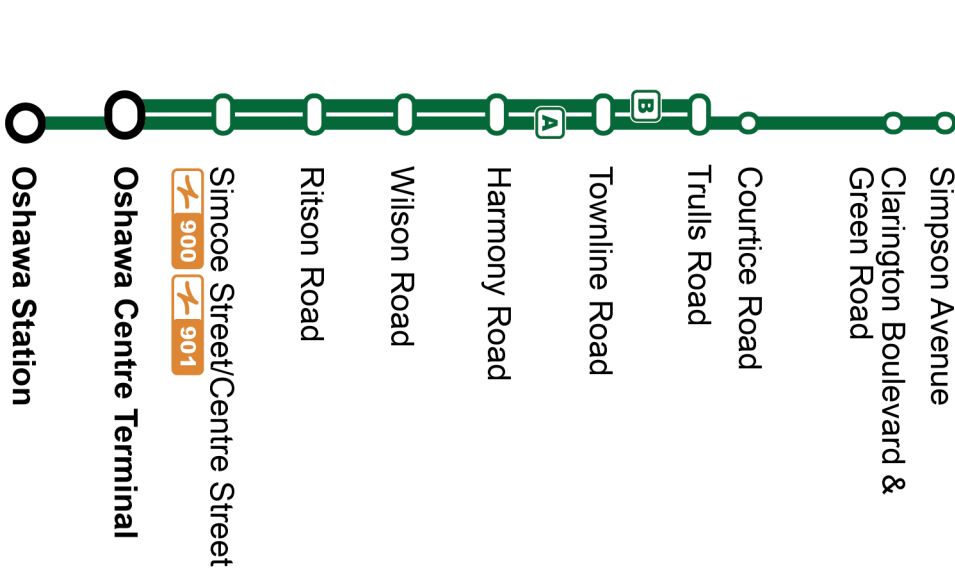

Dashes indicate the stop is not served by a trip. Trip notes are indicated by a letter or symbol and explained at the bottom of each timetable. Schedule times are shown in 24-hour clock. If you require this information in an accessible format, please contact Customer Service at 1-866-247-0055. See [durhamregiontransit.com](http://durhamregiontransit.com) for more information.

Weekday						West
King Eastbound @ Liberty Stop #1456	Highway 2 Westbound @ Boswell Stop #1436	Highway 2 Westbound @ Trulls Stop #1219	Trulls Southbound @ Durham Highway 2 Stop #94042	Bond Westbound @ Simcoe Stop #1165	Oshawa Centre Terminal Stop #2595	Oshawa Station Stop #2585
A 5:26	5:38	5:45	—	5:57	6:13	6:20
A 5:56	6:08	6:15	—	6:27	6:43	6:50
A 6:26	6:38	6:45	—	6:57	7:13	7:20
—	—	—	B 7:00	7:13	7:20	—
A 6:55	7:08	7:15	—	7:28	7:42	7:50
—	—	—	B 7:30	7:43	7:50	—
A 7:25	7:38	7:45	—	7:58	8:12	8:20
—	—	—	B 8:00	8:13	8:20	—
A 7:55	8:08	8:15	—	8:28	8:42	8:50
—	—	—	B 8:30	8:43	8:50	—
A 8:25	8:38	8:45	—	8:58	9:12	9:20
—	—	—	B 9:00	9:13	9:20	—
A 8:55	9:08	9:15	—	9:28	9:42	9:50
—	—	—	B 9:30	9:43	9:50	—
A 9:25	9:38	9:45	—	9:58	10:12	10:20
—	—	—	B 10:00	10:13	10:20	—
A 9:55	10:08	10:15	—	10:28	10:42	10:50
—	—	—	B 10:30	10:43	10:50	—
A 10:25	10:38	10:45	—	10:58	11:12	11:20
—	—	—	B 11:00	11:14	11:22	—
A 10:54	11:08	11:15	—	11:29	11:41	11:50
—	—	—	B 11:30	11:44	11:52	—
A 11:24	11:38	11:45	—	11:59	12:11	12:20
—	—	—	B 12:00	12:14	12:22	—
A 11:54	12:08	12:15	—	12:29	12:41	12:50
—	—	—	B 12:30	12:44	12:52	—
A 12:24	12:38	12:45	—	12:59	13:11	13:20
—	—	—	B 13:00	13:14	13:22	—
A 12:54	13:08	13:15	—	13:29	13:41	13:50
—	—	—	B 13:30	13:44	13:52	—
A 13:24	13:38	13:45	—	13:59	14:11	14:20
—	—	—	B 14:00	14:14	14:22	—
A 13:54	14:08	14:15	—	14:29	14:41	14:50
—	—	—	B 14:30	14:44	14:52	—
A 14:24	14:38	14:45	—	14:59	15:11	15:20