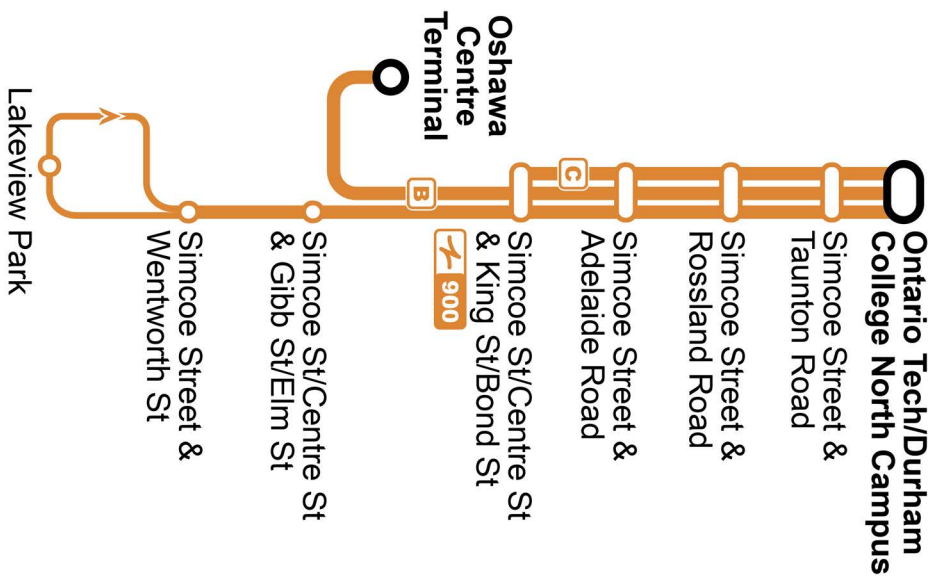

Additional overnight service is available on Blue Night Routes N1 and N2.

Dashes indicate the stop is not served by a trip. Trip notes are indicated by a letter or symbol and explained at the bottom of each timetable. Schedule times are shown in 24-hour clock. If you require this information in an accessible format, please contact Customer Service at 1-866-247-0055. See durhamregiontransit.com for more information.

Sunday							South
Ontario Tech / Durham College North Campus Stop #698	Simcoe Southbound @ Taunton Stop #711	Simcoe Southbound @ Rossland Stop #650	Centre Southbound @ King Stop #659	Simcoe Southbound @ Wentworth Stop #3570	Lakeview Park Westbound @ Ritson Stop #1029	Oshawa Centre Terminal Stop #2595	
B 15:45	15:50	15:55	16:02	—	—	16:07	
16:00	16:05	16:10	16:17	16:24	16:30	—	
B 16:15	16:20	16:25	16:32	—	—	16:37	
16:30	16:35	16:40	16:47	16:54	17:00	—	
B 16:45	16:50	16:55	17:02	—	—	17:07	
17:00	17:05	17:10	17:17	17:24	17:30	—	
B 17:15	17:20	17:25	17:32	—	—	17:37	
17:30	17:35	17:40	17:47	17:54	18:00	—	
B 17:45	17:50	17:55	18:01	—	—	18:06	
18:00	18:05	18:10	18:16	18:23	18:28	—	
B 18:15	18:20	18:25	18:31	—	—	18:36	
18:30	18:35	18:40	18:46	18:53	18:58	—	
B 18:45	18:50	18:55	19:01	—	—	19:06	
19:00	19:05	19:10	19:16	19:23	19:28	—	
19:30	19:35	19:40	19:46	19:53	19:58	—	
20:00	20:05	20:09	20:15	20:20	20:25	—	
20:30	20:35	20:39	20:45	20:50	20:55	—	
21:00	21:05	21:09	21:15	21:20	21:25	—	
21:30	21:35	21:39	21:45	21:50	21:55	—	
22:00	22:05	22:09	22:15	22:20	22:25	—	
22:30	22:35	22:39	22:45	22:50	22:55	—	
22:55	23:00	23:04	23:10	23:15	23:20	—	
S 23:25	23:30	23:34	23:39	23:44	—	—	
B	To Oshawa Centre Terminal						
S	Short turn						