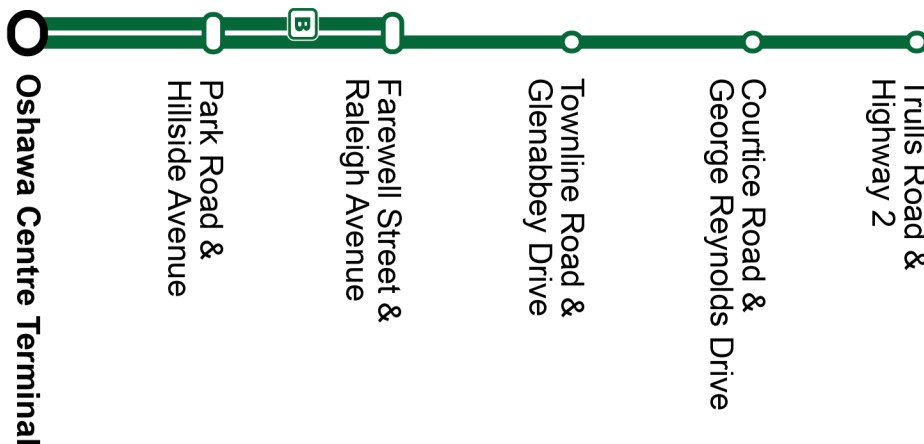

Sunday	East
Oshawa Centre Terminal Stop #2595	Farewell Northbound @ Raleigh Stop #3114
B 10:23	10:37
B 10:53	11:07
B 11:23	11:37
B 11:53	12:07
B 12:23	12:37
B 12:53	13:07
B 13:23	13:37
B 13:53	14:07
B 14:23	14:37
B 14:53	15:07
B 15:23	15:37
B 15:53	16:07
B 16:23	16:37
B 16:53	17:07
B 17:23	17:37
B 17:53	18:07
B	To Farewell & Raleigh

Sunday	West
Farewell Southbound @ Raleigh Stop #1119	Oshawa Centre Terminal Stop #2595
10:08	10:22
10:38	10:52
11:08	11:22
11:38	11:52
12:08	12:22
12:38	12:52
13:08	13:22
13:38	13:52
14:08	14:22
14:38	14:52
15:08	15:22
15:38	15:52
16:08	16:22
16:38	16:52
17:08	17:22
17:38	17:52

On Demand service is available at stops on this route when scheduled bus service is not operating.
See DurhamRegionTransit.com for more information.

Trip notes are indicated by a letter or symbol and explained at the bottom of each timetable. Schedule times are shown in 24-hour clock. If you require this information in an accessible format, please contact Customer Service at 1-866-247-0055. See durhamregiontransit.com for more information.

411 South Courtice

Effective January 10, 2022