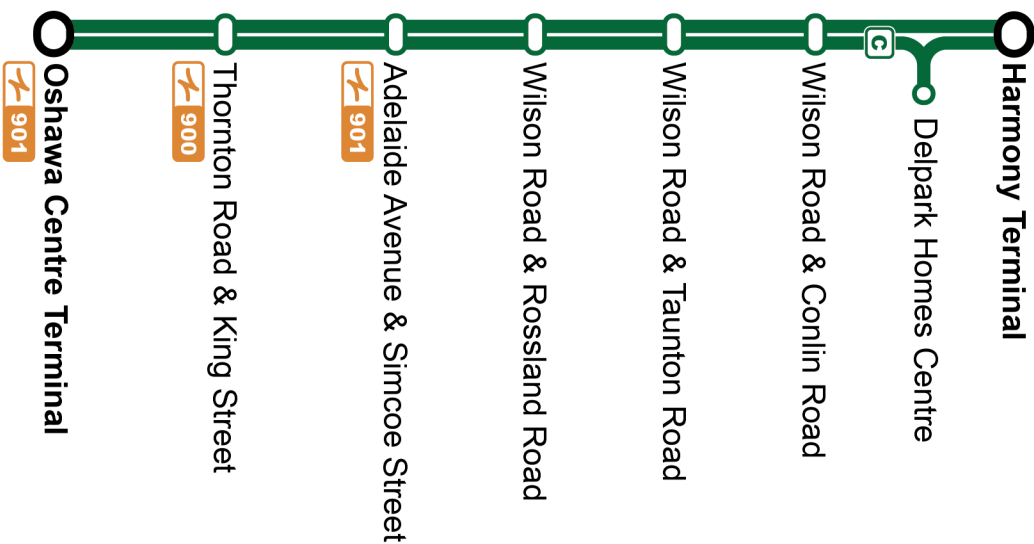

Dashes indicate the stop is not served by a trip. Trip notes are indicated by a letter or symbol and explained at the bottom of each timetable. Schedule times are shown in 24-hour clock. If you require this information in an accessible format, please contact Customer Service at 1-866-247-0055. See durhamregiontransit.com for more information.