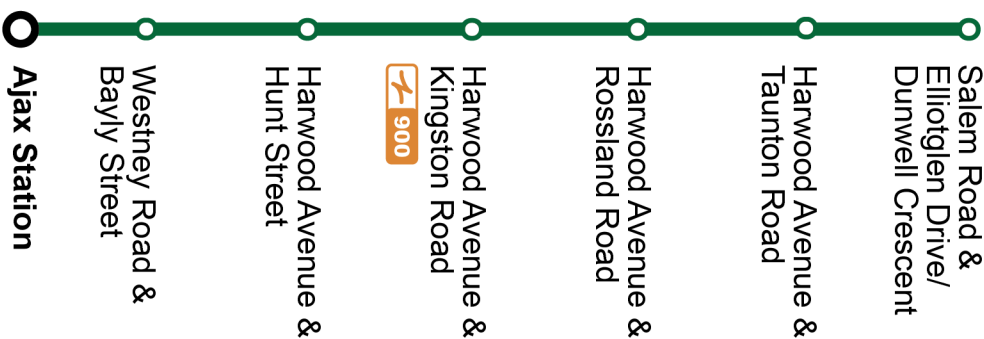

Dashes indicate the stop is not served by a trip. Trip notes are indicated by a letter or symbol and explained at the bottom of each timetable. Schedule times are shown in 24-hour clock. If you require this information in an accessible format, please contact Customer Service at 1-866-247-0055. See durhamregiontransit.com for more information.

Weekday		North			
Ajax Station Stop #2569	Harwood Northbound @ Kings Crescent Stop #2073	Harwood Northbound @ Kingston Stop #2158	Harwood Northbound @ Rossland Stop #2164	Harwood Northbound @ Taunton Stop #93140	Salem Southbound @ Dunwell Cr Stop #93138
06:26	06:32	06:36	06:39	06:43	06:46
06:56	07:02	07:06	07:09	07:13	07:16
07:26	07:32	07:36	07:39	07:43	07:46
07:55	08:01	08:05	08:08	08:12	08:15
08:25	08:31	08:35	08:38	08:42	08:45
08:55	09:01	09:05	09:08	09:12	09:15
09:25	09:31	09:35	09:38	09:42	09:45
09:55	10:01	10:05	10:08	10:12	10:15
10:25	10:31	10:35	10:38	10:42	10:45
10:55	11:01	11:05	11:08	11:12	11:15
11:25	11:31	11:35	11:38	11:42	11:45
11:55	12:01	12:05	12:08	12:12	12:15
12:24	12:31	12:35	12:38	12:42	12:45
13:00	13:07	13:11	13:14	13:18	13:21
13:30	13:37	13:41	13:44	13:48	13:51
14:00	14:07	14:11	14:14	14:18	14:21
14:30	14:37	14:41	14:44	14:48	14:51
15:00	15:07	15:11	15:14	15:18	15:21
15:30	15:37	15:41	15:44	15:48	15:51
16:00	16:07	16:11	16:14	16:18	16:21
16:30	16:37	16:41	16:44	16:48	16:51
17:00	17:07	17:11	17:14	17:18	17:21
17:30	17:37	17:41	17:44	17:48	17:51
18:00	18:07	18:11	18:14	18:18	18:21
18:30	18:36	18:40	18:43	18:47	18:50
19:00	19:06	19:10	19:13	19:17	19:20
19:30	19:36	19:40	19:43	19:47	19:50
20:00	20:06	20:10	20:13	20:17	20:20
20:30	20:36	20:40	20:43	20:47	20:50
21:00	21:06	21:10	21:13	21:17	21:20
21:30	21:36	21:39	21:42	21:46	21:49
22:00	22:06	22:09	22:12	22:16	22:19