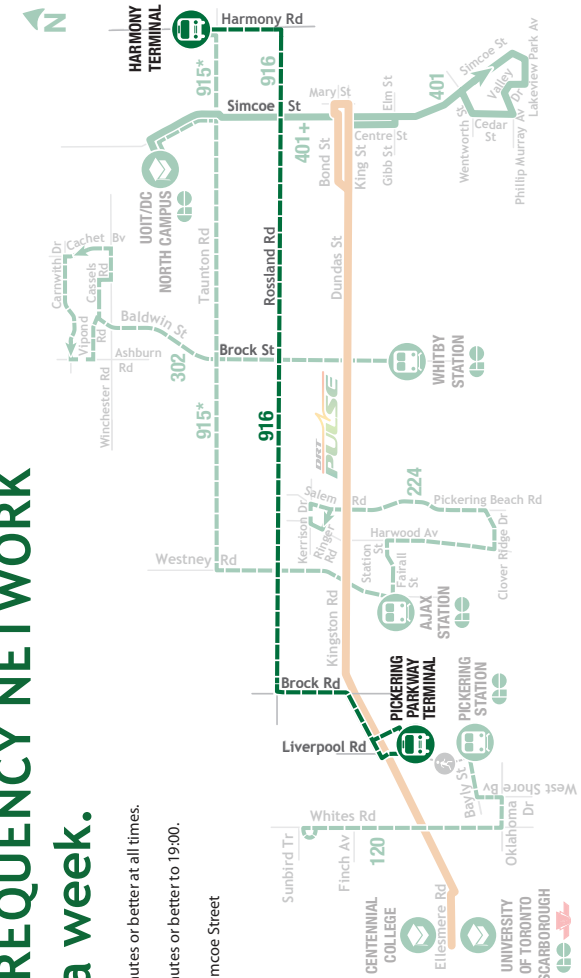

HIGH FREQUENCY NETWORK
7 days a week.

- 30 minutes or better at all times.
- - - 30 minutes or better to 19:00.
- *Route 915 service via Simcoe Street operates weekdays only