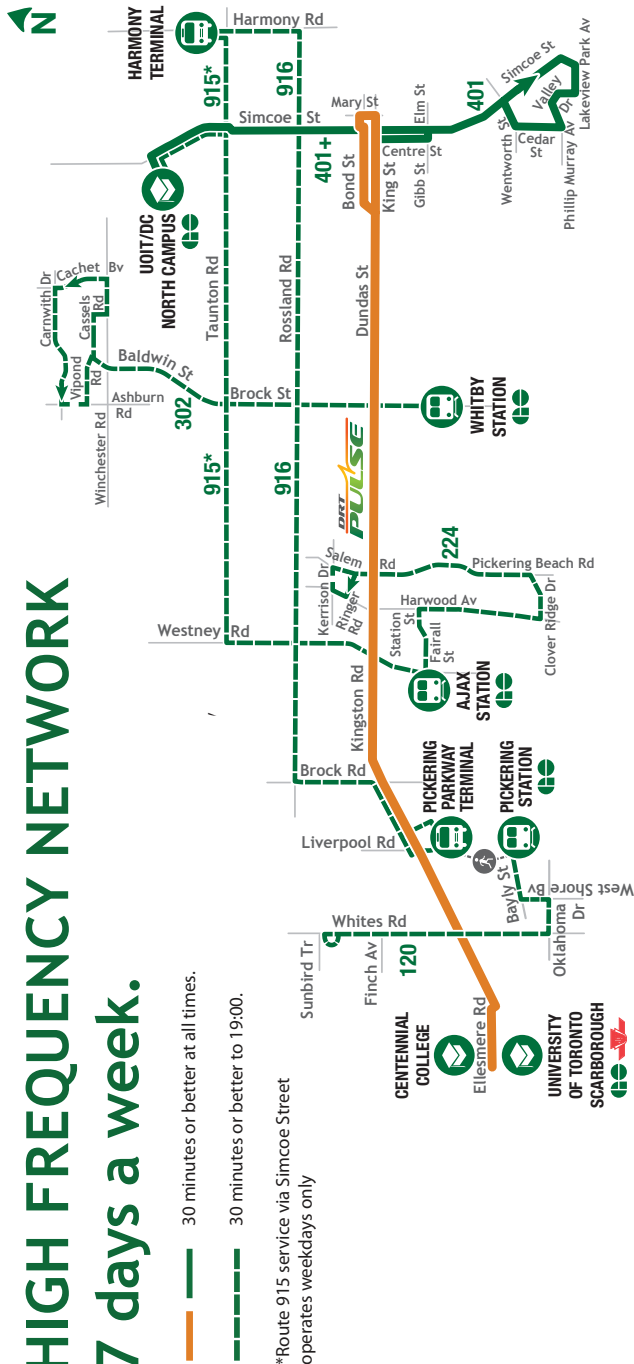

HIGH FREQUENCY NETWORK 7 days a week.

- 30 minutes or better at all times.
- - - 30 minutes or better to 19:00.

*Route 915 service via Simcoe Street operates weekdays only

durhamregiontransit.com

DRTHelps@durham.ca

Customer Service Centre
1-866-247-0055

[@durham_transit](https://twitter.com/durham_transit)

[/durhamregiontransit](https://www.facebook.com/durhamregiontransit)

Mobile Apps

DRT provides its service schedules to The Regional Municipality of Durham's Open Data Program. Various third-party transit apps using this data are available on the App Store and Google Play.