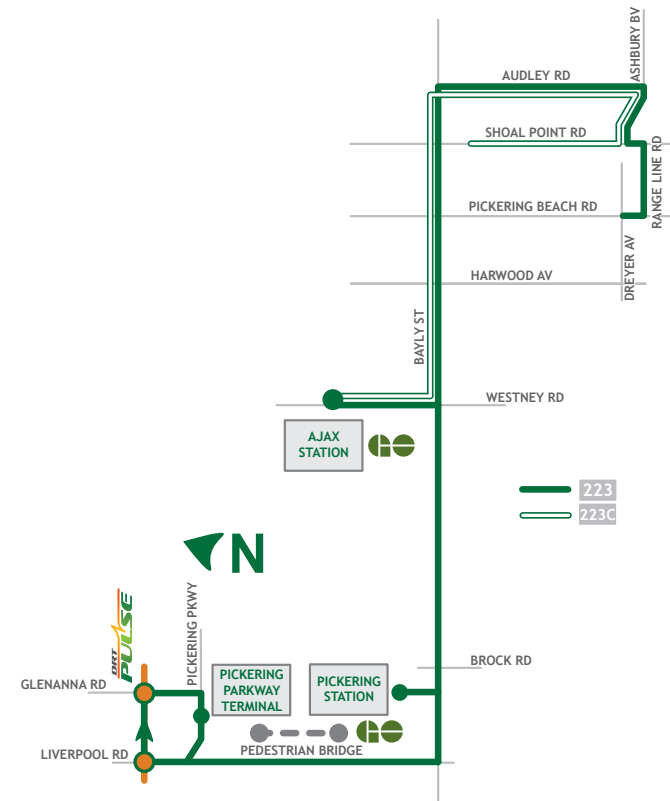

Effective January 7, 2019

ROUTE 223

Monday - Friday

West to Pickering Parkway Terminal										
Route / Branch	Pickering Beach & Dreyer Depart Stop # 2084	Shoal Point & Wilkie Stop # 2033	Bayly & Audley Stop # 93158	Bayly & Harwood Stop # 2316	Ajax Station Arrive Stop # 2569	Ajax Station Depart Stop # 2569	Bayly & Brock Road Stop # 1766	Pickering Station Stop # 2549	Glenanna & The Esplanade South Arrive Stop # 1915	
223	05:16	→	05:26	05:30	05:36	05:36	05:44	05:48	05:53	
223	05:46	→	05:56	06:00	06:06	06:06	06:14	06:18	06:23	
223	06:16	→	06:26	06:31	06:39	06:39	06:47	06:51	06:57	
223C	-	06:24	06:34	06:38	06:44	-	-	-	-	
223	06:46	→	06:56	07:01	07:09	07:09	07:17	07:21	07:27	
223C	-	06:54	07:05	07:09	07:16	-	-	-	-	
223	07:16	→	07:26	07:31	07:39	07:39	07:47	07:51	07:57	
223C	-	07:26	07:37	07:41	07:48	-	-	-	-	
223	07:46	→	07:56	08:01	08:09	08:09	08:17	08:21	08:27	
223	08:16	→	08:26	08:31	08:39	08:39	08:47	08:51	08:57	
223	08:46	→	08:56	09:01	09:09	09:09	09:17	09:21	09:27	
223	09:16	→	09:25	09:30	09:38	09:38	09:45	09:49	09:54	
223	Every 30 Minutes									
223	15:46	→	15:55	16:00	16:08	16:08	16:15	16:19	16:24	
223	16:19	→	16:27	16:32	16:41	16:41	16:49	16:53	17:00	
223	16:49	→	16:57	17:02	17:11	17:11	17:19	17:23	17:30	
223	17:17	→	17:25	17:30	17:39	17:39	17:47	17:51	17:58	
223	17:47	→	17:55	18:00	18:09	18:09	18:17	18:21	18:28	
223	18:17	→	18:27	18:32	18:38	18:38	18:45	18:48	18:53	
223	18:46	→	18:56	19:01	19:07	19:07	19:14	19:17	19:22	
223	19:16	→	19:24	19:28	19:34	19:34	19:41	19:44	19:48	
223	19:46	→	19:54	19:58	20:04	20:04	20:11	20:14	20:18	
223	20:20	→	20:28	20:32	20:38	20:38	20:45	20:48	20:52	
223	-	-	-	-	-	21:10	21:17	21:20	21:24	
223	21:20	→	21:27	21:30	21:36	21:36	21:41	21:44	21:48	
223	22:18	→	22:25	22:28	22:34	22:34	22:39	22:42	22:46	
223	23:18	→	23:25	23:28	23:34	23:34	23:39	23:42	23:46	
223S	00:18	→	00:25	00:28	00:34	-	-	-	-	