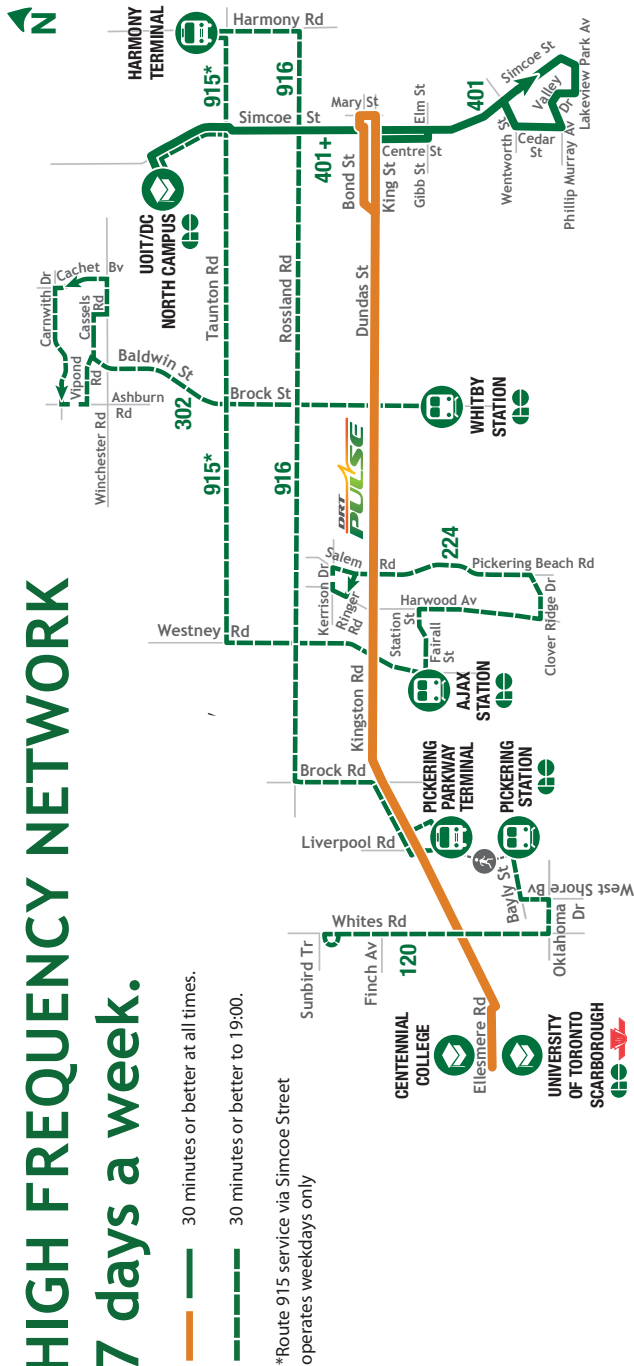

HIGH FREQUENCY NETWORK 7 days a week.