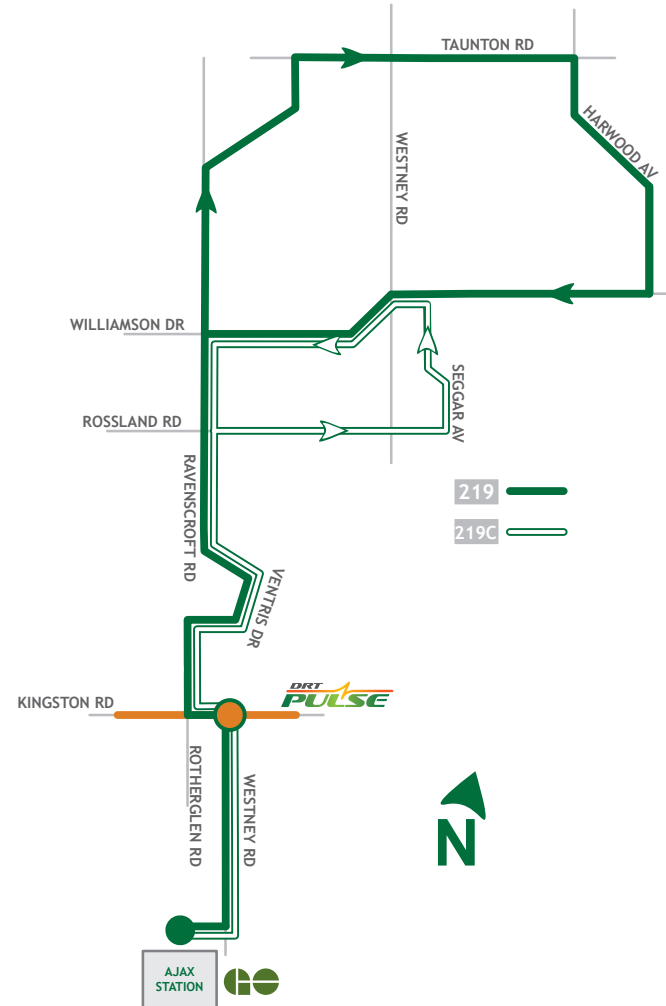

Mobile Apps

DRT provides its service schedules to The Regional Municipality of Durham's Open Data Program. Various third-party transit apps using this data are available on the App Store and Google Play.