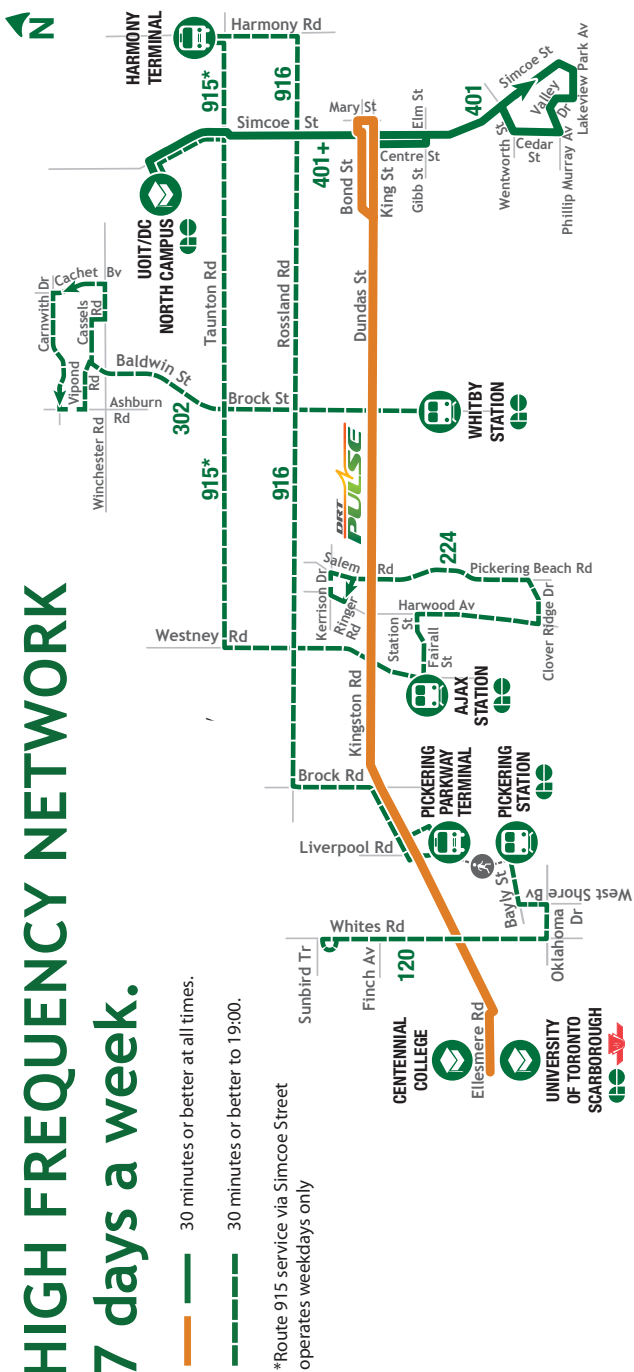

CONTACT US

ROUTE 217 Monarch

HIGH FREQUENCY NETWORK 7 days a week.

— 30 minutes or better at all times.
- - - 30 minutes or better to 19:00.

*Route 915 service via Simcoe Street operates weekdays only

durhamregiontransit.com

DRTHelps@durham.ca

Customer Service Centre
1-866-247-0055

@durham_transit

/durhamregiontransit

Mobile Apps

DRT provides its service schedules to The Regional Municipality of Durham's Open Data Program. Various third-party transit apps using this data are available on the App Store and Google Play.