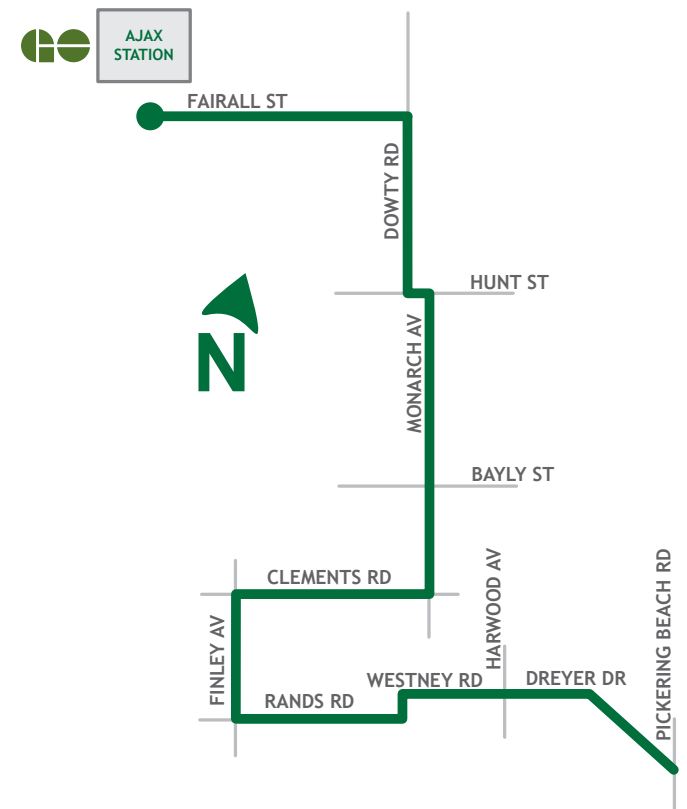

Effective January 7, 2019

ROUTE 217

Monday - Friday					
South to Pickering Beach			North to Ajax Station		
Route / Branch	Ajax Station Depart Stop # 2569	Monarch & Bayly Stop # 2052	Finley & Westney Stop # 2110	Westney & Harwood Stop # 2276	Pickering Beach & Dreyer Arrive Stop # 2084
217	06:01	06:06	06:11	06:13	06:16
217	06:31	06:36	06:41	06:43	06:46
217	07:01	07:06	07:11	07:13	07:16
217	07:31	07:36	07:41	07:43	07:46
217	08:01	08:06	08:11	08:13	08:16
217	08:32	08:37	08:41	08:43	08:46
217	Every 30 Minutes				
217	16:32	16:37	16:41	16:43	16:46
217	17:00	17:06	17:10	17:13	17:16
217	17:15	17:21	17:25	17:28	17:31
217	17:30	17:36	17:40	17:43	17:46
217	17:45	17:51	17:55	17:58	18:01
217	18:00	18:06	18:10	18:13	18:16
217	18:30	18:36	18:40	18:43	18:46
217	19:02	19:07	19:11	19:13	19:16
217	19:32	19:37	19:41	19:43	19:46
217	20:10	20:15	20:18	20:20	20:23
217	21:10	21:15	21:18	21:20	21:23
217	22:10	22:15	22:18	22:20	22:23
217	23:10	23:15	23:18	23:20	23:23
217	00:10	00:15	00:18	00:20	00:23
284	01:05	Late Night Shuttle			

Monday - Friday					
South to Pickering Beach			North to Ajax Station		
Route / Branch	Ajax Station Depart Stop # 3174	Dreyer & Harwood Stop # 3089	Finley & Westney Stop # 3092	Monarch & Bayly Stop # 3098	Ajax Station Arrive Stop # 2569
217	08:23	08:25	08:28	08:32	08:38
217	09:23	09:25	09:28	09:32	09:38
217	10:23	10:25	10:28	10:32	10:38
217	11:23	11:25	11:28	11:32	11:38
217	12:23	12:25	12:28	12:32	12:38
217	13:23	13:25	13:28	13:32	13:38
217	14:23	14:25	14:28	14:32	14:38
217	15:23	15:25	15:28	15:32	15:38
217	16:23	16:25	16:28	16:32	16:38
217	17:24	17:26	17:29	17:33	17:39
217	18:23	18:25	18:28	18:32	18:38
217	19:23	19:25	19:28	19:32	19:38
217	20:23	20:25	20:28	20:32	20:38