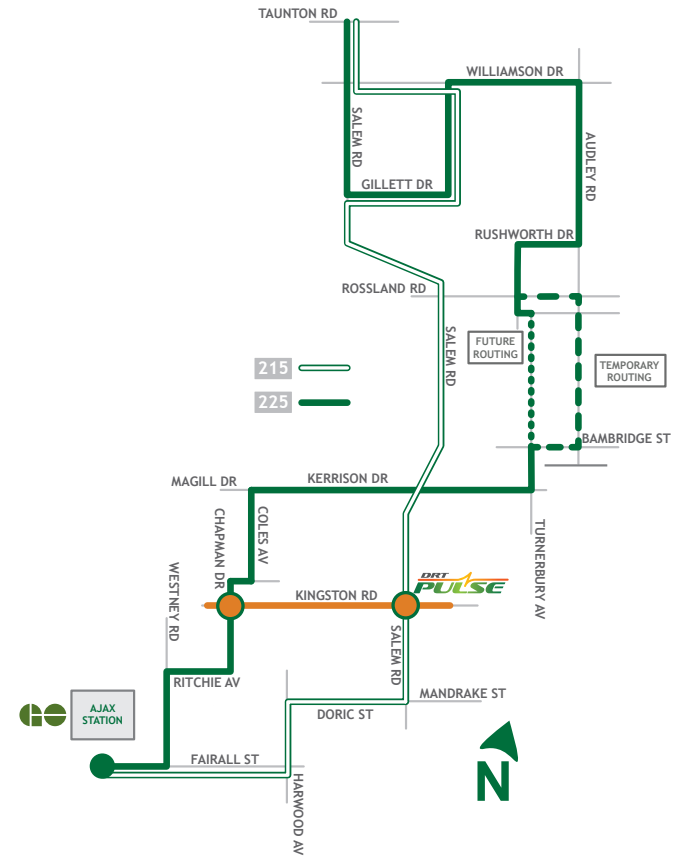

Route / Branch	Taunton & Salem Depart Stop # 2400	Salem & Rossland Stop # 3042	Salem & Kingston Stop # 93151	Harwood & Doric Stop # 3230	Ajax Station Arrive Stop # 2569
215					
215	06:17	06:22	06:25	06:29	06:37
215	06:42	06:47	06:50	06:54	07:02
215	06:52	06:57	07:00	07:04	07:12
215	07:19	07:24	07:27	07:31	07:39
215	07:47	07:52	07:55	07:59	08:07
215	08:12	08:17	08:20	08:24	08:32

Effective January 7, 2019

ROUTE 215 - 225

Monday - Friday						
North to Taunton				South to Ajax Station		
Route / Branch	Ajax Station Depart Stop # 2569	Chapman & Kingston Stop # 2715	Kerrison & Salem Stop # 3028	Rossland & Rushworth Stop # 2179	Taunton & Salem Arrive Stop # 2406	
225						
225	06:24	06:30	06:38	06:45	06:58	
225	07:11	07:18	07:25	07:33	07:46	
225	07:39	07:46	07:53	08:01	08:14	
225	07:57	08:04	08:11	08:19	08:32	
225	08:37	08:44	08:50	08:58	09:10	
225	09:05	09:11	09:17	09:23	09:35	
225	Every 30 Minutes					
225	14:35	14:41	14:47	14:53	15:05	
225	15:05	15:13	15:19	15:27	15:39	
225	15:35	15:43	15:49	15:57	16:09	
225	16:07	16:15	16:21	16:29	16:41	
225	16:42	16:50	16:56	17:04	17:16	
225	17:02	17:10	17:16	17:24	17:36	
225	17:15	17:24	17:31	17:38	17:51	
225	17:28	17:37	17:44	17:51	18:04	
225	17:47	17:56	18:03	18:10	18:23	
225	17:58	18:07	18:14	18:21	18:34	
225	18:17	18:26	18:33	18:40	18:53	
225	18:45	18:54	19:01	19:08	19:21	
225	19:10	19:19	19:26	19:33	19:46	
225	19:35	19:42	19:49	19:56	20:07	
225	20:10	20:17	20:24	20:31	20:42	
225	21:05	21:12	21:19	21:26	21:37	
225	22:05	22:11	22:17	22:25	22:34	
216	23:05	Continues as Southbound 225 at Salem & Taunton.				
915	00:05	Continues as Southbound 225 at Salem & Taunton.				
283	01:05	Late Night Shuttle				