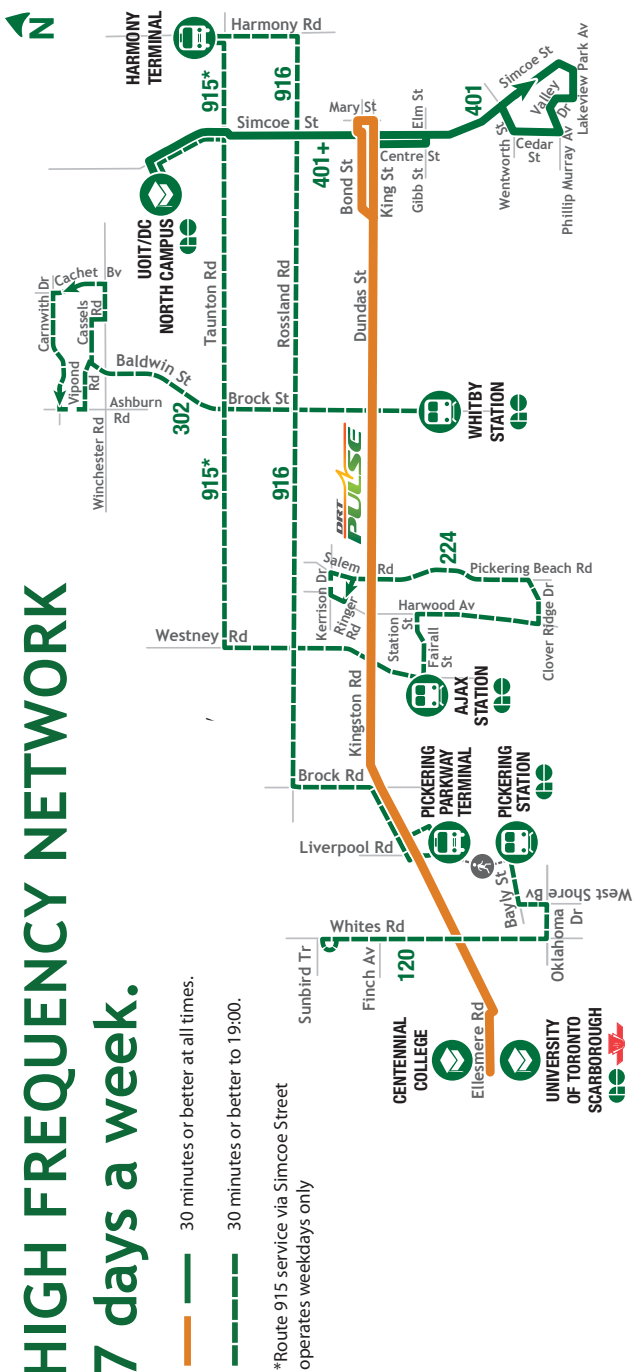

HIGH FREQUENCY NETWORK 7 days a week.

- 30 minutes or better at all times.
- - - 30 minutes or better to 19:00.

*Route 915 service via Simcoe Street operates weekdays only

durhamregiontransit.com

DRTHelps@durham.ca

Customer Service Centre
1-866-247-0055

@durham_transit

/durhamregiontransit

Mobile Apps

DRT provides its service schedules to The Regional Municipality of Durham's Open Data Program. Various third-party transit apps using this data are available on the App Store and Google Play.