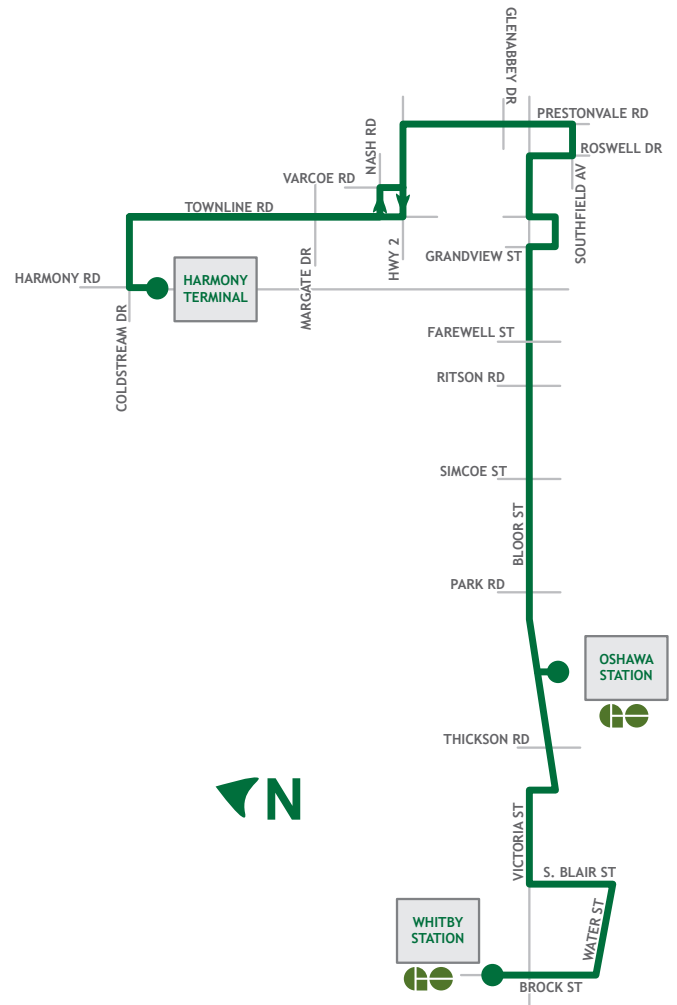

Monday - Friday

West to Whitby Station								
Route / Branch	Harmony Terminal Depart Stop # 812	Townline & Taunton Stop # 766	Nash & Townline Stop # 1201	Townline & Bloor Stop # 93522	Bloor & Ritson Stop # 1087	Oshawa Station Stop # 2585	Water & South Blair Stop # 77	Whitby Station Arrive Stop # 2576
922								
922B	-	-	05:00	05:07	05:19	05:27	-	-
922	-	-	05:26	05:33	05:45	05:53	06:00	06:06
922	-	-	05:56	06:03	06:15	06:23	06:30	06:36
922	06:15	06:21	06:26	06:33	06:45	06:53	07:00	07:06
922	06:45	06:51	06:56	07:03	07:15	07:23	07:30	07:36
922	07:14	07:21	07:26	07:33	07:45	07:53	08:00	08:06
922	07:44	07:51	07:56	08:03	08:15	08:23	08:30	08:36
922B	08:14	08:21	08:26	08:33	08:45	08:53	-	-
922	14:40	14:46	14:52	15:00	15:12	15:19	15:26	15:32
922	15:10	15:16	15:22	15:30	15:42	15:49	15:56	16:02
922	15:40	15:46	15:52	16:00	16:12	16:19	16:26	16:32
922	16:10	16:16	16:22	16:30	16:42	16:49	16:56	17:02
922	16:40	16:46	16:52	17:00	17:12	17:19	17:26	17:32
922	17:10	17:16	17:22	17:30	17:42	17:49	17:56	18:02
922	17:40	17:46	17:52	17:59	18:10	18:16	18:23	18:28
922	18:10	18:16	18:22	18:29	18:40	18:46	18:53	18:58