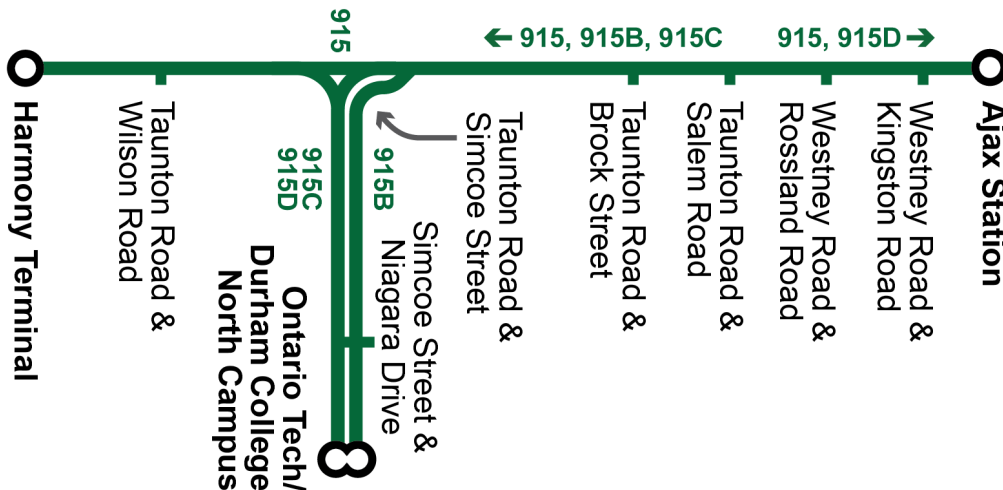

Sunday							East
Ajax Station Stop #2569	Westney Northbound @ Kingston Stop #2283	Taunton Eastbound @ Brock Street Stop #376	Simcoe Northbound @ Taunton (North side stop) Stop #691	Ontario Tech / Durham College North Campus Stop #698	Taunton Eastbound @ Simcoe Stop #3534	Harmony Terminal Stop #812	
14:00	14:05	14:24	—	—	14:36	14:40	
14:30	14:35	14:54	—	—	15:06	15:10	
15:00	15:05	15:24	—	—	15:36	15:40	
15:30	15:35	15:54	—	—	16:06	16:10	
16:00	16:05	16:24	—	—	16:36	16:40	
16:30	16:35	16:54	—	—	17:06	17:10	
17:00	17:05	17:24	—	—	17:36	17:40	
17:30	17:35	17:54	—	—	18:06	18:10	
18:00	18:05	18:24	—	—	18:36	18:40	
18:30	18:35	18:54	—	—	19:06	19:10	
19:00	19:05	19:23	—	—	19:33	19:38	
20:00	20:05	20:23	—	—	20:33	20:38	
21:00	21:05	21:23	—	—	21:33	21:38	
22:00	22:05	22:23	—	—	22:33	22:38	
23:00	23:05	23:23	—	—	23:33	23:38	

Dashes indicate the stop is not served by a trip. Trip notes are indicated by a letter or symbol and explained at the bottom of each timetable. Schedule times are shown in 24-hour clock. If you require this information in an accessible format, please contact Customer Service at 1-866-247-0055. See durhamregiontransit.com for more information.

915 Taunton

Effective March 23, 2020 until further notice