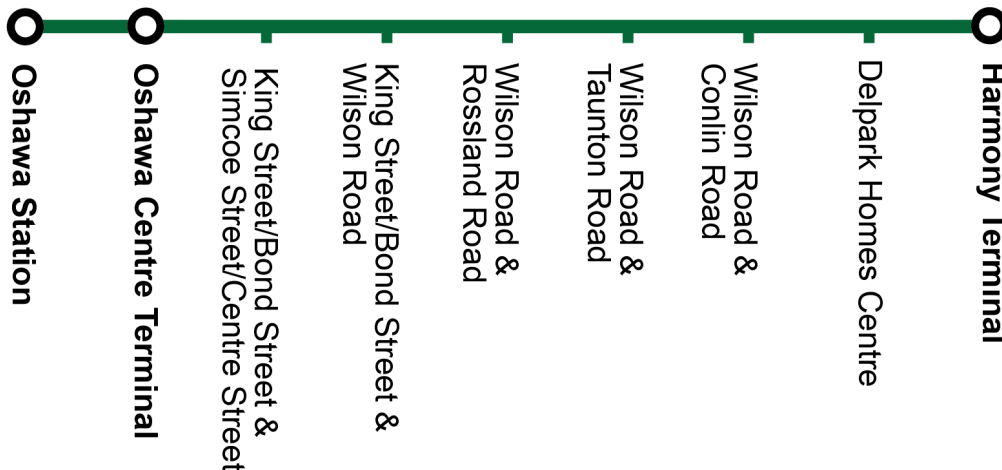

Sunday							North
Oshawa Station Stop #2585	Oshawa Centre Terminal Stop #2595	King Eastbound @ Simcoe Stop #1242	Wilson Northbound @ Bond Stop #3120	Wilson Northbound @ Rossland Stop #90065	Wilson Northbound @ Conlin Stop #93356	Harmony Terminal Stop #812	
7:50	8:00	8:06	8:11	8:15	8:22	8:29	
8:50	9:00	9:06	9:11	9:15	9:22	9:29	
9:20	9:30	9:36	9:41	9:45	9:52	9:59	
9:50	10:00	10:06	10:11	10:15	10:22	10:29	
10:20	10:30	10:38	10:43	10:46	10:55	11:02	
10:50	11:00	11:08	11:13	11:16	11:25	11:32	
11:20	11:30	11:38	11:43	11:46	11:55	12:02	
11:50	12:00	12:08	12:13	12:16	12:25	12:32	
12:20	12:30	12:38	12:43	12:46	12:55	13:02	
12:50	13:00	13:08	13:13	13:16	13:25	13:32	
13:20	13:30	13:38	13:43	13:46	13:55	14:02	
13:50	14:00	14:08	14:13	14:16	14:25	14:32	
14:20	14:30	14:38	14:43	14:46	14:55	15:02	
S Short turn							

Sunday							North
Oshawa Station Stop #2585	Oshawa Centre Terminal Stop #2595	King Eastbound @ Simcoe Stop #1242	Wilson Northbound @ Bond Stop #3120	Wilson Northbound @ Rossland Stop #90065	Wilson Northbound @ Conlin Stop #93356	Harmony Terminal Stop #812	
14:50	15:00	15:08	15:13	15:16	15:25	15:32	
15:20	15:30	15:38	15:43	15:46	15:55	16:02	
15:50	16:00	16:08	16:13	16:16	16:25	16:32	
16:20	16:30	16:38	16:43	16:46	16:55	17:02	
16:50	17:00	17:08	17:13	17:16	17:25	17:32	
17:20	17:30	17:38	17:43	17:46	17:55	18:02	
17:50	18:00	18:08	18:13	18:16	18:25	18:32	
18:20	18:30	18:38	18:43	18:46	18:55	19:02	
18:50	19:00	19:08	19:13	19:16	19:25	19:32	
19:50	20:00	20:06	20:11	20:15	20:22	20:29	
20:50	21:00	21:06	21:11	21:15	21:22	21:29	
21:50	22:00	22:06	22:11	22:15	22:22	22:29	
S 22:50	23:00	23:06	23:11	—	—	—	
S Short turn							

Dashes indicate the stop is not served by a trip. Trip notes are indicated by a letter or symbol and explained at the bottom of each timetable. Schedule times are shown in 24-hour clock. If you require this information in an accessible format, please contact Customer Service at 1-866-247-0055. See durhamregiontransit.com for more information.