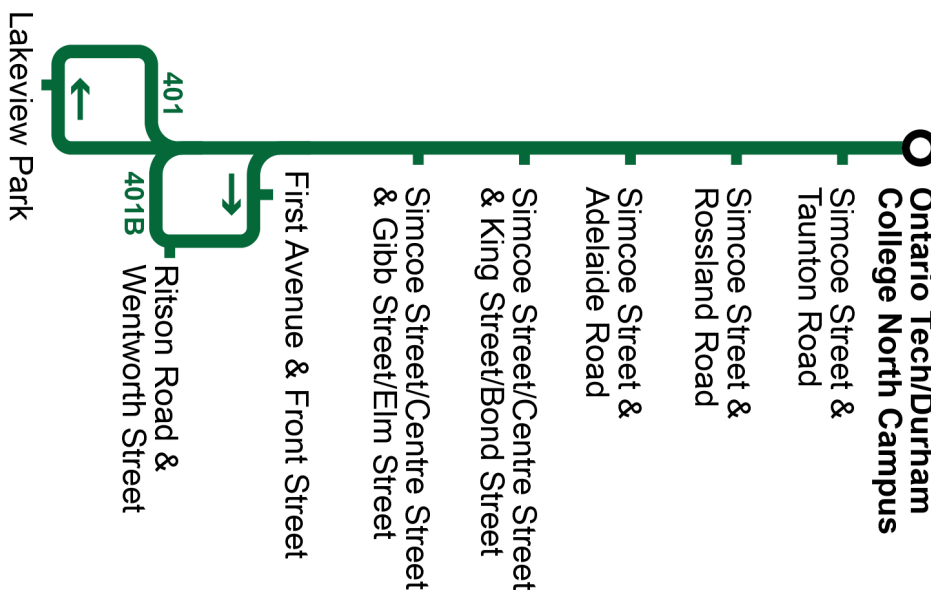

Sunday			South		
Ontario Tech / Durham College North Campus Stop #698	Simcoe Southbound @ Rossland Stop #650	Centre Southbound @ King Stop #659	Simcoe Northbound @ Wentworth Stop #1096	Simcoe Southbound @ Wentworth Stop #3570	Lakeview Park Westbound @ Ritson Stop #1029
16:00	16:12	16:20	—	16:30	16:35
16:30	16:42	16:50	—	17:00	17:05
17:00	17:12	17:20	—	17:30	17:35
17:30	17:42	17:50	—	18:00	18:05
18:00	18:12	18:20	—	18:30	18:35
18:30	18:42	18:50	—	19:00	19:05
19:00	19:10	19:18	—	19:27	19:32
19:30	19:40	19:48	—	19:57	20:02
20:00	20:10	20:18	—	20:27	20:32
20:30	20:40	20:48	—	20:57	21:02
21:00	21:10	21:18	—	21:27	21:32
21:30	21:40	21:48	—	21:57	22:02
22:00	22:10	22:18	—	22:27	22:32
22:30	22:40	22:48	—	22:57	23:02
23:00	23:10	23:18	—	23:27	23:32
23:30	23:40	23:48	—	23:57	0:02
0:00	0:10	0:18	—	0:27	0:32
S 0:41	0:51	0:59	—	1:08	—
S 1:12	1:22	1:30	—	1:39	—
S Short turn					

Dashes indicate the stop is not served by a trip. Trip notes are indicated by a letter or symbol and explained at the bottom of each timetable. Schedule times are shown in 24-hour clock. If you require this information in an accessible format, please contact Customer Service at 1-866-247-0055. See durhamregiontransit.com for more information.

401 Simcoe

Effective March 23, 2020 until further notice