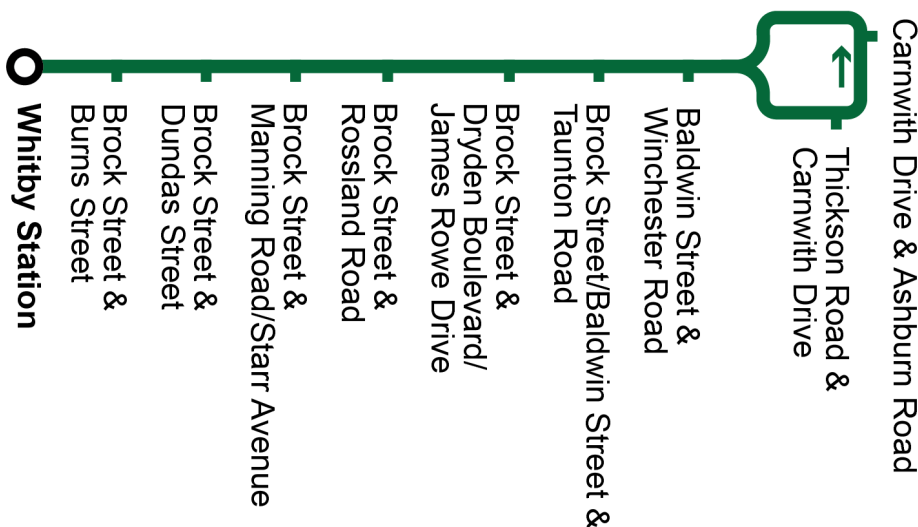

Sunday				North	
Whitby Station Stop #2576	Brock Street Northbound @ Dundas Stop #171	Brock Street Northbound @ Rossland Stop #180	Brock Street Northbound @ Taunton Stop #186	Baldwin Northbound @ Winchester Stop #491	Carnwith Westbound @ Baldwin Stop #3548
14:40	14:46	14:50	14:54	15:00	15:05
15:10	15:16	15:20	15:24	15:30	15:35
15:40	15:46	15:50	15:54	16:00	16:05
16:10	16:16	16:20	16:24	16:30	16:35
16:40	16:45	16:49	16:53	16:58	17:03
17:10	17:15	17:19	17:23	17:28	17:33
17:40	17:45	17:49	17:53	17:58	18:03
18:10	18:15	18:19	18:23	18:28	18:33
18:40	18:45	18:49	18:53	18:58	19:03
19:10	19:15	19:19	19:23	19:28	19:33
20:10	20:15	20:19	20:23	20:28	20:33
21:10	21:15	21:19	21:23	21:28	21:33
22:10	22:15	22:19	22:23	22:28	22:33
23:10	23:15	23:19	23:23	23:28	23:33
0:10	0:15	0:19	0:23	0:28	0:33

Dashes indicate the stop is not served by a trip. Trip notes are indicated by a letter or symbol and explained at the bottom of each timetable. Schedule times are shown in 24-hour clock. If you require this information in an accessible format, please contact Customer Service at 1-866-247-0055. See durhamregiontransit.com for more information.