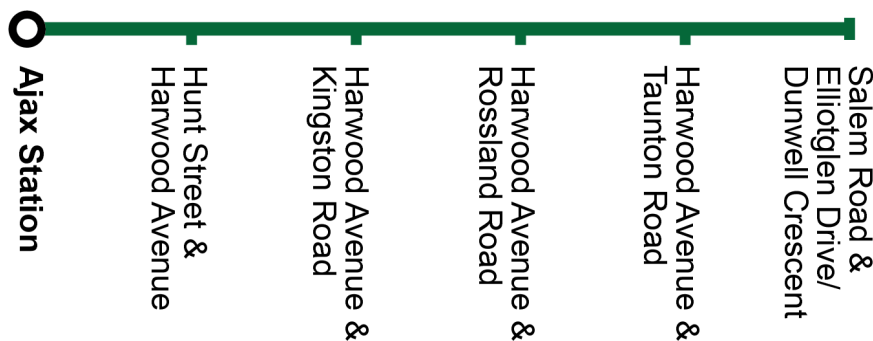

Sunday		North			
Ajax Station Stop #2569	Hunt Eastbound @ Harwood Stop #2335	Harwood Northbound @ Kingston Stop #2158	Harwood Northbound @ Rossland Stop #2164	Harwood Northbound @ Taunton Stop #93140	Salem Southbound @ Dunwell Cr Stop #93138
8:10	8:15	8:20	8:23	8:27	8:29
8:40	8:45	8:50	8:53	8:57	8:59
9:10	9:15	9:20	9:23	9:27	9:29
9:40	9:45	9:50	9:53	9:57	9:59
10:10	10:15	10:20	10:23	10:27	10:29
10:40	10:45	10:50	10:53	10:57	10:59
11:10	11:15	11:20	11:23	11:27	11:29
11:40	11:45	11:50	11:53	11:57	11:59
12:10	12:15	12:20	12:23	12:27	12:29
12:40	12:45	12:50	12:53	12:57	12:59
13:10	13:15	13:20	13:23	13:27	13:29
13:40	13:45	13:50	13:53	13:57	13:59
14:10	14:15	14:20	14:23	14:27	14:29
14:40	14:45	14:50	14:53	14:57	14:59

Sunday		North			
Ajax Station Stop #2569	Hunt Eastbound @ Harwood Stop #2335	Harwood Northbound @ Kingston Stop #2158	Harwood Northbound @ Rossland Stop #2164	Harwood Northbound @ Taunton Stop #93140	Salem Southbound @ Dunwell Cr Stop #93138
15:10	15:15	15:20	15:23	15:27	15:29
15:40	15:45	15:50	15:53	15:57	15:59
16:10	16:15	16:20	16:23	16:27	16:29
16:40	16:45	16:50	16:53	16:57	16:59
17:10	17:15	17:20	17:23	17:27	17:29
17:40	17:45	17:50	17:53	17:57	17:59
18:10	18:15	18:20	18:23	18:27	18:29
18:40	18:45	18:50	18:53	18:57	18:59
19:10	19:15	19:20	19:23	19:27	19:29
19:40	19:45	19:50	19:53	19:57	19:59
20:10	20:15	20:20	20:23	20:27	20:29
20:40	20:45	20:50	20:53	20:57	20:59
21:10	21:15	21:20	21:23	21:27	21:29
22:10	22:15	22:20	22:23	22:27	22:29

Dashes indicate the stop is not served by a trip. Trip notes are indicated by a letter or symbol and explained at the bottom of each timetable. Schedule times are shown in 24-hour clock. If you require this information in an accessible format, please contact Customer Service at 1-866-247-0055. See durhamregiontransit.com for more information.