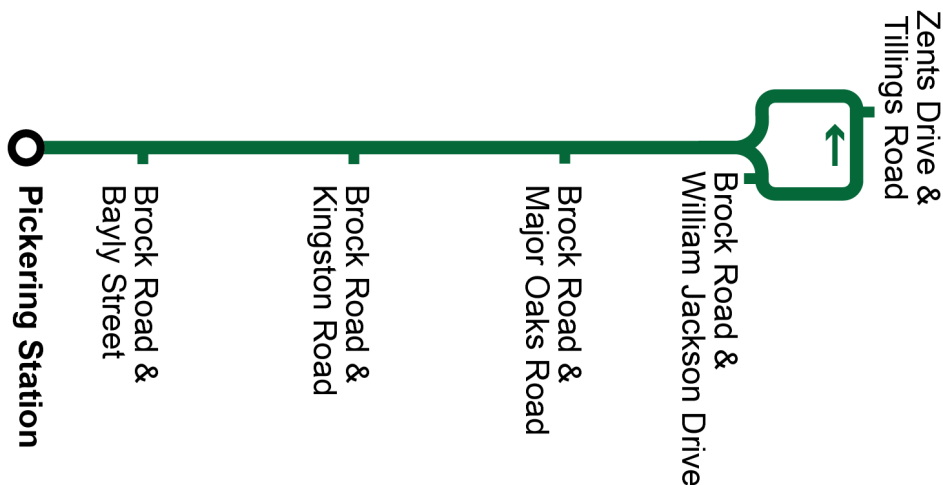

Sunday	South			
William Jackson Eastbound @ Brock Road Stop #93279	Dellbrook Westbound @ Melman Stop #1849	Brock Road Southbound @ Kingston Stop #1726	Brock Road Southbound @ Pickering Parkway Stop #1727	Pickering Station Stop #2549
9:19	9:28	9:35	9:36	9:40
10:18	10:27	10:34	10:35	10:39
11:18	11:27	11:34	11:35	11:39
12:18	12:27	12:34	12:35	12:39
13:18	13:27	13:34	13:35	13:39
14:18	14:27	14:34	14:35	14:39
15:18	15:27	15:34	15:35	15:39
16:18	16:27	16:34	16:35	16:39
17:18	17:27	17:34	17:35	17:39
18:17	18:26	18:33	18:34	18:38
19:17	19:26	19:33	19:34	19:38
20:17	20:26	20:33	20:34	20:38

181 Late night shuttle from Pickering Station		
Weekday	Saturday	Sunday
23:00	23:05	21:05
00:00	00:05	22:05
01:00		

Late night shuttle service is available to regular bus stops in Pickering. Once on board, inform the operator of your intended bus stop, who will then create a customized route.

Dashes indicate the stop is not served by a trip. Trip notes are indicated by a letter or symbol and explained at the bottom of each timetable. Schedule times are shown in 24-hour clock. If you require this information in an accessible format, please contact Customer Service at 1-866-247-0055. See durhamregiontransit.com for more information.