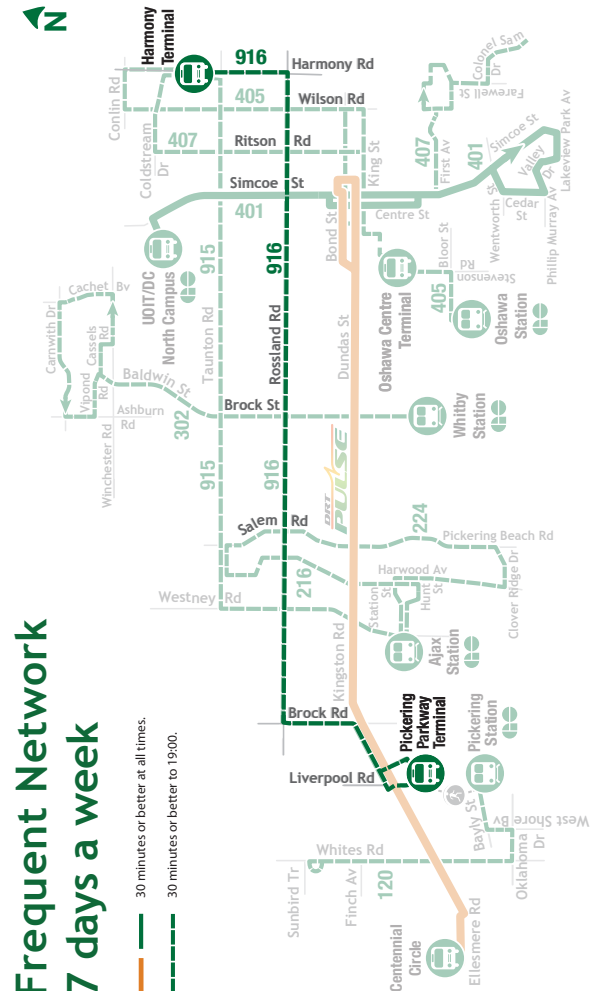

ROUTE 916 Rossland

Effective April 8, 2019