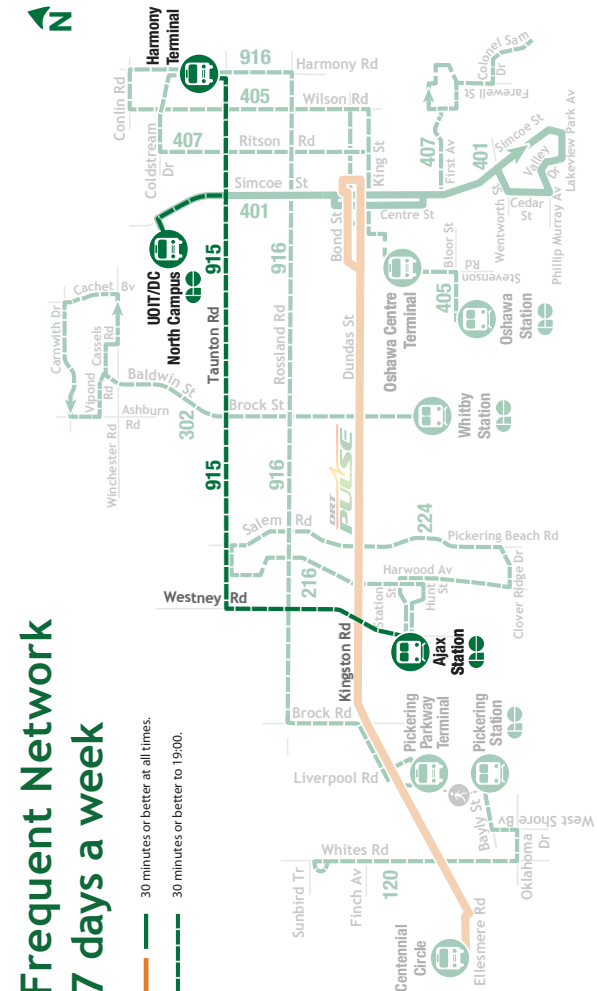

HIGH
Frequency

ROUTE 915 Taunton

Saturday and Sunday																				
West to Ajax Station						East to Harmony Terminal														
Route / Branch	Harmony Terminal Depart Stop # 812	Simcoe & Taunton North Stop # 691	UOIT / Durham College North Campus Stop # 698	Taunton & Simcoe Stop # 3533	Taunton & Vailewood Stop # 370	Taunton & Audley Stop # 2404	Westrey & Taunton Stop # 93065	Westrey & Rossland North Stop # 2250	Westrey & Kingston North Stop # 2265	Ajax Station Arrive Stop # 2569	Route / Branch	Ajax Station Depart Stop # 2569								
915																				
Saturday																				
915	06:10	-	-	06:15	06:26	06:32	06:37	06:39	06:44	06:46	915	05:30	05:35	05:39	05:45	05:53	→	→	06:03	06:08
915	06:40	-	-	06:45	06:56	07:02	07:07	07:09	07:14	07:16	915	06:00	06:05	06:09	06:15	06:23	→	→	06:33	06:38
915	07:10	→	→	07:15	07:26	07:32	07:37	07:39	07:44	07:46	915	06:30	06:35	06:39	06:45	06:53	→	→	07:03	07:08
915	07:40	-	-	07:45	07:56	08:02	08:07	08:09	08:14	08:16	Every 30 Minutes									
915	08:10	→	→	08:15	08:26	08:32	08:37	08:39	08:44	08:46	915	10:30	10:35	10:39	10:45	10:53	→	→	11:03	11:08
915	08:40	→	→	08:45	08:56	09:02	09:07	09:09	09:14	09:16	915	11:00	11:05	11:10	11:16	11:24	→	→	11:36	11:40
915	09:10	-	-	09:15	09:26	09:32	09:37	09:39	09:44	09:46	Every 30 Minutes									
915	09:42	-	-	09:47	09:58	10:04	10:09	10:11	10:16	10:18	915	18:00	18:05	18:10	18:16	18:24	→	→	18:36	18:40
915	10:15	-	-	10:20	10:31	10:37	10:42	10:45	10:50	10:53	915	18:30	18:35	18:40	18:46	18:54	→	→	19:06	19:10
Every 30 Minutes						Every 30 Minutes														
915	15:45	-	-	15:50	16:01	16:07	16:12	16:15	16:20	16:23	915	19:00	19:05	19:09	19:15	19:23	→	→	19:33	19:38
Every 30 Minutes						Every 30 Minutes														
915	21:15	-	-	21:20	21:31	21:37	21:42	21:44	21:49	21:51	915	20:00	20:05	20:09	20:15	20:23	→	→	20:33	20:38
915	22:15	-	-	22:20	22:31	22:37	22:42	22:44	22:49	22:51	915	21:00	21:05	21:09	21:15	21:23	→	→	21:33	21:38
915	23:15	-	-	23:20	23:31	23:37	23:42	23:44	23:49	23:51	915	22:00	22:05	22:09	22:15	22:23	→	→	22:33	22:38
Sunday						Sunday														
915	-	-	-	06:26	06:32	06:37	06:39	06:44	06:46	915	06:30	06:35	06:39	06:45	06:53	→	→	07:03	07:08	
915	-	-	-	06:56	07:02	07:07	07:09	07:14	07:16	915	07:00	07:05	07:09	07:15	07:23	→	→	07:33	07:38	
915	07:10	→	→	07:15	07:26	07:32	07:37	07:39	07:44	07:46	915	07:30	07:35	07:39	07:45	07:53	→	→	08:03	08:08
915	07:40	→	→	07:45	07:56	08:02	08:07	08:09	08:14	08:16	915	08:00	08:05	08:09	08:15	08:23	→	→	08:33	08:38
915	08:10	→	→	08:15	08:26	08:32	08:37	08:39	08:44	08:46	915	08:30	08:35	08:39	08:45	08:53	→	→	09:03	09:08
915	08:40	→	→	08:45	08:56	09:02	09:07	09:09	09:14	09:16	915	09:00	09:05	09:09	09:15	09:23	→	→	09:33	09:38
915	09:10	→	→	09:15	09:26	09:32	09:37	09:39	09:44	09:46	915	09:30	09:35	09:39	09:45	09:53	→	→	10:03	10:08
915	09:42	→	→	09:47	09:58	10:04	10:09	10:11	10:16	10:18	915	10:00	10:05	10:09	10:15	10:23	→	→	10:33	10:38
915	10:15	→	→	10:20	10:31	10:37	10:42	10:45	10:50	10:53	915	10:30	10:35	10:39	10:45	10:53	→	→	11:03	11:08
Every 30 Minutes						Every 30 Minutes														
915	15:45	→	→	15:50	16:01	16:07	16:12	16:15	16:20	16:23	915	18:30	18:35	18:40	18:46	18:54	→	→	19:06	19:10
915	16:15	→	→	16:20	16:31	16:37	16:42	16:44	16:49	16:51	915	19:00	19:05	19:09	19:15	19:23	→	→	19:33	19:38
Every 30 Minutes						Every 30 Minutes														
915	21:15	→	→	21:20	21:31	21:37	21:42	21:44	21:49	21:51	915	20:00	20:05	20:09	20:15	20:23	→	→	20:33	20:38
915	22:15	→	→	22:20	22:31	22:37	22:42	22:44	22:49	22:51	915	21:00	21:05	21:09	21:15	21:23	→	→	21:33	21:38
Sunday						Sunday														
915	22:15	→	→	22:20	22:31	22:37	22:42	22:44	22:49	22:51	915	22:00	22:05	22:09	22:15	22:23	→	→	22:33	22:38
Sunday						Sunday														
915	23:00	→	→	23:05	23:15	23:23	→	→	23:33	23:38	915	23:00	23:05	23:09	23:15	23:23	→	→	23:33	23:38