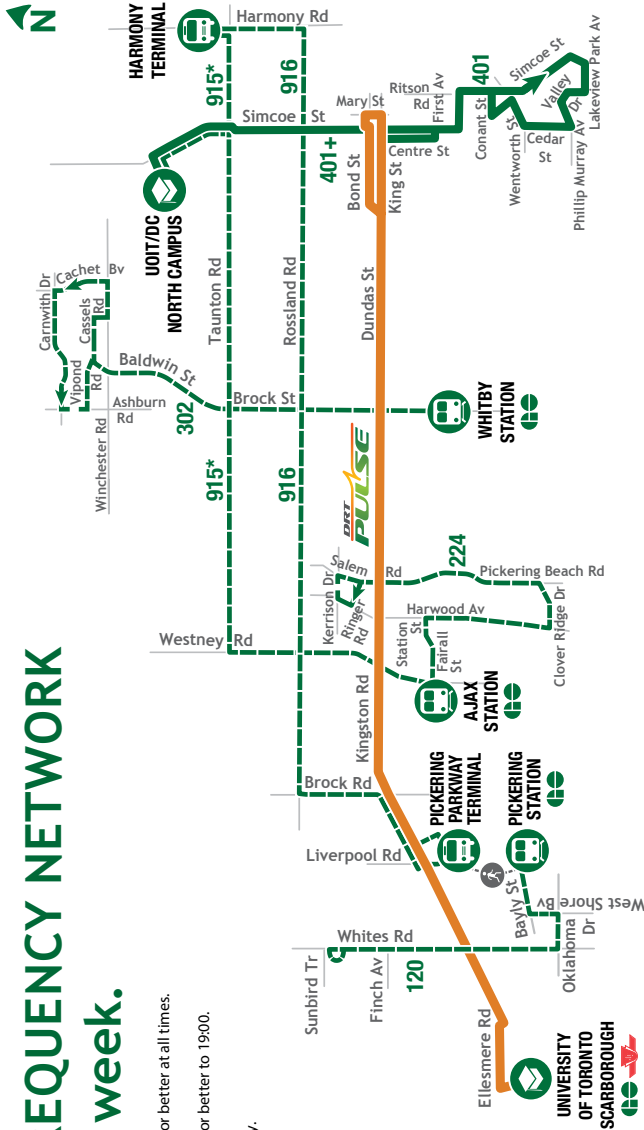

### HIGH FREQUENCY NETWORK 7 days a week.

— 30 minutes or better at all times.  
 - - - 30 minutes or better to 19:00.  
 \*Simcoe Street weekdays only.

[durhamregiontransit.com](http://durhamregiontransit.com)

# ROUTE 910

## Saturday - Sunday

North to Durham College / UOIT North Campus									
Note	Route / Branch	Whitby Station   Depart Stop # 2576	Durham College - Whitby Campus Stop # 339	Oshawa Centre Terminal Stop # 2595	Thornton & King Stop # 542	Thornton & Rossland Stop # 550	Taunton & Thornton Stop # 836	Simcoe & Taunton Stop # 690	UOIT / DC North Campus   Arrive
	910	08:15	08:23	08:30	08:33	08:36	08:41	08:45	08:50
	910	09:15	09:23	09:30	09:33	09:36	09:41	09:45	09:50
	910	10:15	10:23	10:30	10:33	10:36	10:41	10:45	10:50
	910	11:15	11:23	11:30	11:33	11:36	11:41	11:45	11:50
	910	12:15	12:23	12:30	12:33	12:36	12:41	12:45	12:50
	910	13:15	13:23	13:30	13:33	13:36	13:41	13:45	13:50
	910	14:15	14:23	14:30	14:33	14:36	14:41	14:45	14:50
	910	15:15	15:23	15:30	15:33	15:36	15:41	15:45	15:50
	910	16:15	16:23	16:30	16:33	16:36	16:41	16:45	16:50
	910	17:15	17:23	17:30	17:33	17:36	17:41	17:45	17:50
	910	18:15	18:23	18:30	18:33	18:36	18:41	18:45	18:50
	910	19:15	19:23	19:30	19:33	19:36	19:41	19:45	19:50
	910	20:15	20:23	20:30	20:33	20:36	20:41	20:45	20:50
	910	21:15	21:23	21:30	21:33	21:36	21:41	21:45	21:50

Saturday									
Note	Route / Branch	Whitby Station   Depart Stop # 2576	Durham College - Whitby Campus Stop # 339	Oshawa Centre Terminal Stop # 2595	Thornton & King Stop # 542	Thornton & Rossland Stop # 550	Taunton & Thornton Stop # 836	Simcoe & Taunton Stop # 690	UOIT / DC North Campus   Arrive
	910	08:15	08:23	08:30	08:33	08:36	08:41	08:45	08:50
	910	09:15	09:23	09:30	09:33	09:36	09:41	09:45	09:50
	910	10:15	10:23	10:30	10:33	10:36	10:41	10:45	10:50
	910	11:15	11:23	11:30	11:33	11:36	1		