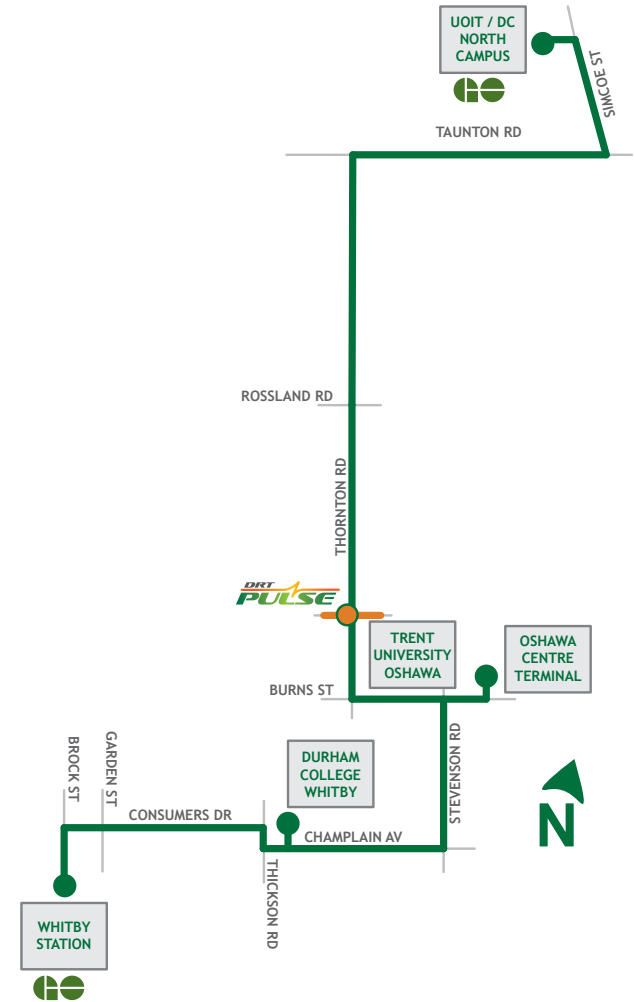

Mobile Apps

DRT provides its service schedules to The Regional Municipality of Durham's Open Data Program. Various third-party transit apps using this data are available on the App Store and Google Play.