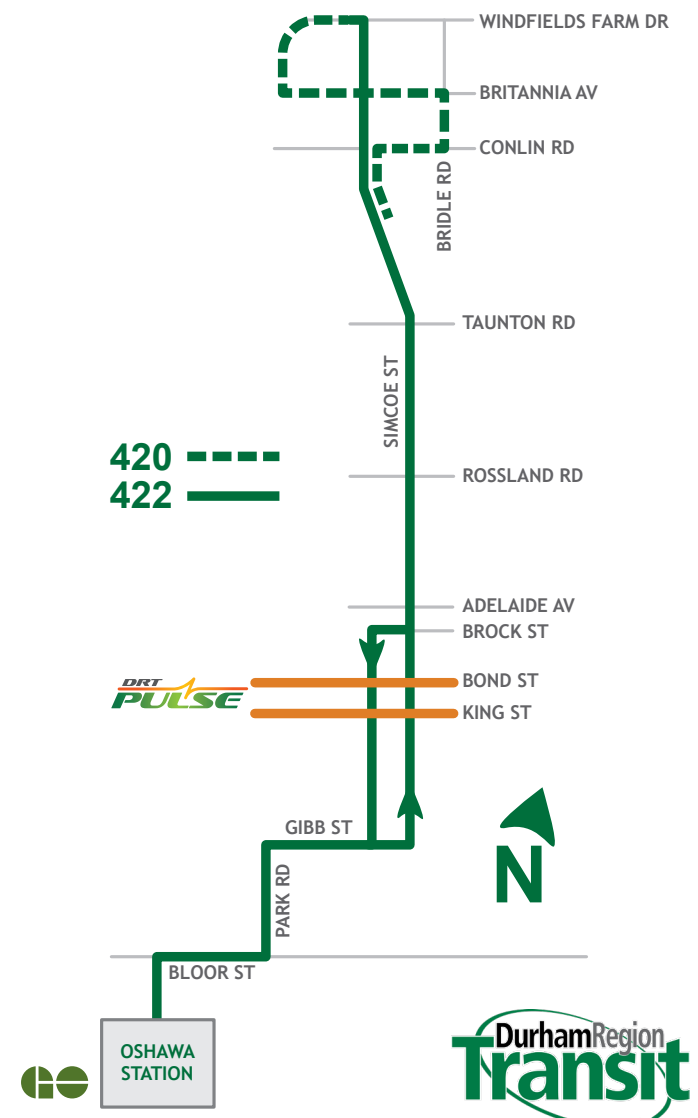

Britannia West Simcoe - Bloor

Effective April 8, 2019

ROUTE 420 - 422

Monday - Friday		
South to Simcoe & Founders		North to Windfields Farm & Thoroughbred
Route / Branch	Windfields Farm & Kentucky Derby Depart Stop # 3592	Simcoe & Founders Arrive Stop # 90076
	420	420
420	05:17	05:29
420	05:44	05:56
420	06:19	06:31
420	06:49	07:01
420	07:19	07:31
420	07:49	08:01
420	08:19	08:31
420	08:42	08:54
420	09:12	09:24

Monday - Friday						
South to Oshawa Station						
Route / Branch	Windfields Farm & Thoroughbred Depart Stop # 3591	Simcoe & Founders Stop # 90076	Simcoe & Taunton Stop # 711	Simcoe & Rossland Stop # 650	Centre & Bond Stop # 658	Oshawa Station Arrive Stop # 2585
	422					
422	-	05:29	05:36	05:40	05:46	05:56
422	-	05:56	06:03	06:07	06:13	06:23
422	-	06:31	06:38	06:42	06:48	06:58
422	-	07:01	07:08	07:12	07:18	07:28
422	-	07:31	07:38	07:42	07:48	07:58
422	-	08:01	08:08	08:12	08:18	08:28
422	-	08:31	08:38	08:42	08:48	-
422	-	08:55	09:02	09:06	09:12	-
422	-	09:25	09:32	09:36	09:42	-
422	16:14	16:17	16:24	16:28	16:34	16:44
422	16:44	16:47	16:54	16:58	17:04	17:14
422	17:11	17:14	17:21	17:25	17:31	17:41
422	17:41	17:44	17:51	17:55	18:01	18:11
422	18:11	18:14	18:21	18:25	18:31	18:41
422	18:41	18:44	18:51	18:55	19:01	19:11
422	19:11	19:14	19:21	19:25	19:31	19:41