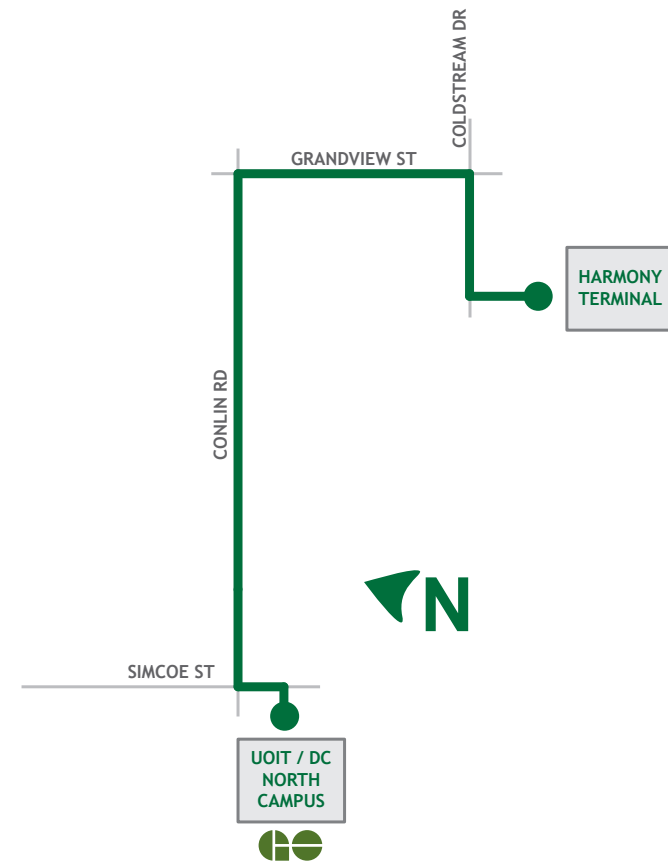

Mobile Apps

DRT provides its service schedules to The Regional Municipality of Durham's Open Data Program. Various third-party transit apps using this data are available on the App Store and Google Play.