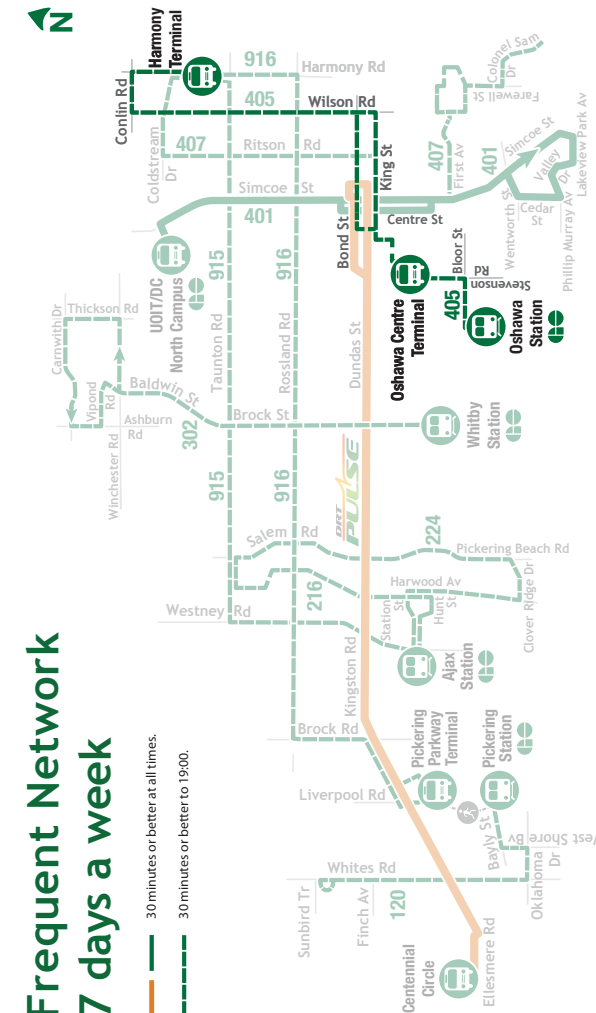

Sunday									
North to Harmony Terminal					South to Oshawa Station				
Route / Branch	Oshawa Station | Depart Stop # 2585	Oshawa Centre Terminal | Arrive Stop # 2595	Oshawa Centre Terminal | Depart Stop # 2595	King & Simcoe Stop # 1242	Wilson & Bond Stop # 3120	Wilson & Rossland Stop # 90065	Wilson & Taunton Stop # 93361	Wilson & Conlin Stop # 93356	Harmony Terminal | Arrive Stop # 812
405									
405	07:50	07:58	08:00	08:06	08:11	08:15	08:19	08:22	08:29
405	08:50	08:58	09:00	09:06	09:11	09:15	09:19	09:22	09:29
405	09:20	09:28	09:30	09:36	09:41	09:45	09:49	09:52	09:59
405	09:50	09:58	10:00	10:06	10:11	10:15	10:19	10:22	10:29
405	10:20	10:30	10:30	10:38	10:43	10:46	10:51	10:55	11:02
405	10:50	11:00	11:00	11:08	11:13	11:16	11:21	11:25	11:32
405	11:20	11:30	11:30	11:38	11:43	11:46	11:51	11:55	12:02
405	11:50	12:00	12:00	12:08	12:13	12:16	12:21	12:25	12:32
Every 30 Minutes									
405	16:50	17:00	17:00	17:08	17:13	17:16	17:21	17:25	17:32
405	17:20	17:30	17:30	17:38	17:43	17:46	17:51	17:55	18:02
405	17:50	18:00	18:00	18:08	18:13	18:16	18:21	18:25	18:32
405	18:20	18:30	18:30	18:38	18:43	18:46	18:51	18:55	19:02
405	18:50	19:00	19:00	19:08	19:13	19:16	19:21	19:25	19:32
405	19:50	19:58	20:00	20:06	20:11	20:15	20:19	20:22	20:29
405	20:50	20:58	21:00	21:06	21:11	21:15	21:19	21:22	21:29
405	21:50	21:58	22:00	22:06	22:11	22:15	22:19	22:22	22:29
405S	22:50	22:58	23:00	23:06	23:11	-	-	-	-

Route / Branch	Harmony Terminal | Depart Stop # 812	Wilson & Coldstream Stop # 90054	Wilson & Taunton Stop # 90056	Wilson & Rossland Stop # 90066	Bond & Simcoe Stop # 1165	Oshawa Centre Terminal Stop # 2595	Oshawa Station | Arrive Stop # 2585
405							
405	07:03	07:11	07:14	07:18	07:27	07:34	07:42
405	08:03	08:11	08:14	08:18	08:27	08:34	08:42
405	08:33	08:41	08:44	08:48	08:57	09:04	09:12
405	09:03	09:11	09:14	09:18	09:27	09:34	09:42
405	09:33	09:41	09:44	09:48	09:57	10:04	10:12
405	10:03	10:11	10:14	10:18	10:27	10:34	10:42
405	10:33	10:41	10:44	10:48	10:57	11:04	11:12
405	11:03	11:11	11:14	11:18	11:27	11:34	11:42
Every 30 Minutes							
405	16:03	16:11	16:14	16:18	16:27	16:34	16:42
405	16:33	16:41	16:44	16:48	16:57	17:04	17:12
405	17:03	17:11	17:14	17:18	17:27	17:34	17:42
405	17:33	17:41	17:44	17:48	17:57	18:04	18:12
405	18:03	18:11	18:14	18:18	18:27	18:34	18:42
405	18:33	18:41	18:44	18:48	18:57	19:04	19:12
405	19:03	19:11	19:14	19:18	19:27	19:34	19:42
405	20:03	20:11	20:14	20:18	20:27	20:34	20:42
405	21:03	21:11	21:14	21:18	21:27	21:34	21:42
405	22:03	22:11	22:14	22:18	22:27	22:34	22:42

**Frequent Network
7 days a week**

— 30 minutes or better at all times.
- - - 30 minutes or better to 19:00.

Mobile Apps

DRT provides its service schedules to The Regional Municipality of Durham's Open Data Program. Various third-party transit apps using this data are available on the App Store and Google Play.