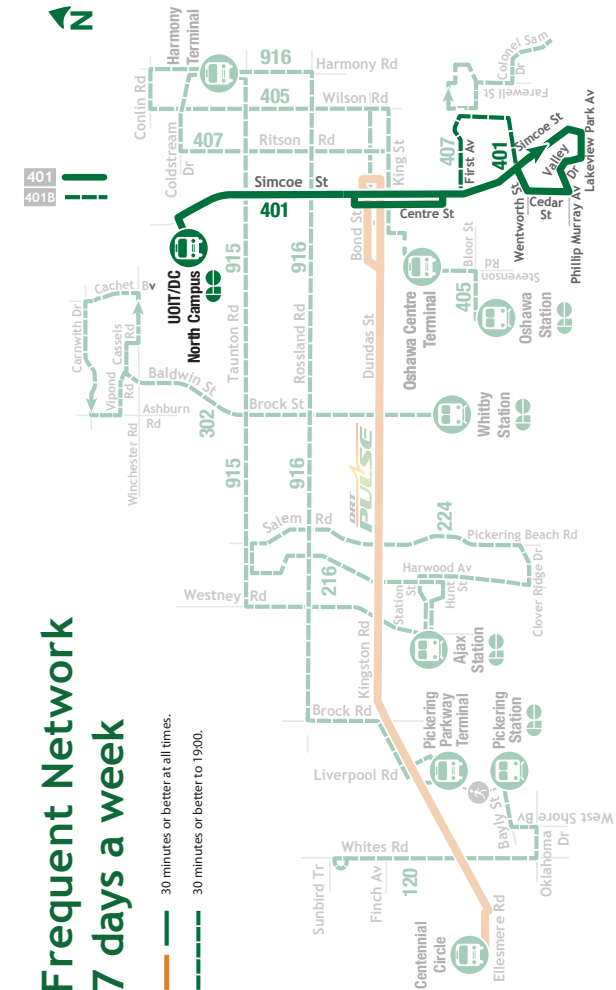

ROUTE 401

Simcoe

Frequent Network
7 days a week

— 30 minutes or better at all times.
- - - 30 minutes or better to 19:00.

Effective April 8, 2019