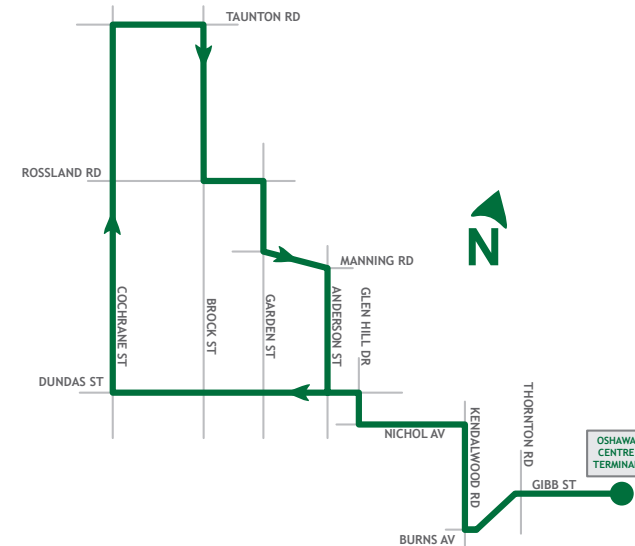

Effective April 8, 2019