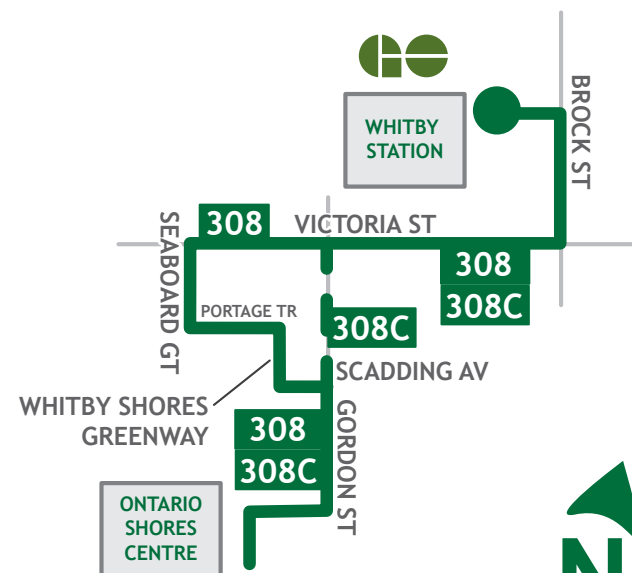

ROUTE 308

Whitby Shores

Monday - Friday

South to Ontario Shores				
Route / Branch	Whitby Station Depart	544 Victoria	Scadding & Whitby Shores Greenway	Ontario Shores Arrive
	Stop # 2576	Stop # 44	Stop # 54	Stop # 58
308				
308C	06:11	06:13	→	06:17
308C	06:41	06:43	→	06:47
308C	06:51	06:53	→	06:57
308C	07:11	07:13	→	07:17
308C	07:41	07:43	→	07:47
308C	08:11	08:13	→	08:17
308C	08:26	08:28	→	08:32
308C	08:56	08:58	→	09:02
308C	09:26	09:28	→	09:32
308	09:50	09:53	09:58	10:02
308	10:20	10:23	10:28	10:32
308	10:50	10:53	10:58	11:02
308	11:20	11:23	11:28	11:32
308	11:50	11:53	11:58	12:02
308	12:20	12:23	12:28	12:32
308	12:50	12:53	12:58	13:02
308	13:20	13:23	13:28	13:32
308	13:50	13:53	13:58	14:02
308	14:20	14:23	14:28	14:32
308	14:50	14:53	14:58	15:02
308	15:20	15:23	15:28	15:32
Continued				

North to Whitby Station				
Route / Branch	Ontario Shores Depart	Scadding & Gordon	Victoria & Gordon Abilities Centre	Whitby Station Arrive
	Stop # 58	Stop # 3101	Stop # 93115	Stop # 2576
308				
308	05:49	05:50	05:57	06:01
308	06:17	06:18	06:25	06:29
308	06:47	06:48	06:55	06:59
308	06:57	06:58	07:05	07:09
308	07:17	07:18	07:25	07:29
308	07:47	07:48	07:55	07:59
308	08:17	08:18	08:25	08:29
308	08:32	08:33	08:40	08:44
308	09:02	09:03	09:10	09:14
308	09:32	09:33	09:40	09:44
308	10:02	10:03	10:10	10:14
308	10:32	10:33	10:40	10:44
308	11:02	11:03	11:10	11:14
308	11:32	11:33	11:40	11:44
308	12:02	12:03	12:10	12:14
308	12:32	12:33	12:40	12:44
308	13:02	13:03	13:10	13:14
308	13:32	13:33	13:40	13:44
308	14:02	14:03	14:10	14:14
Continued				