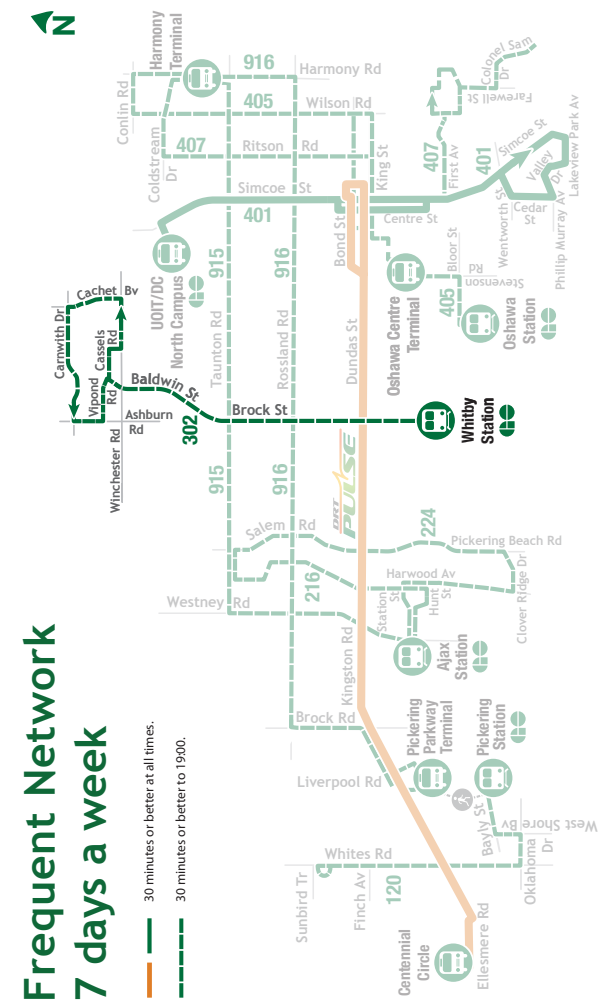

Frequent Network
7 days a week

— 30 minutes or better at all times.
- - - 30 minutes or better to 1900.

Effective April 8, 2019